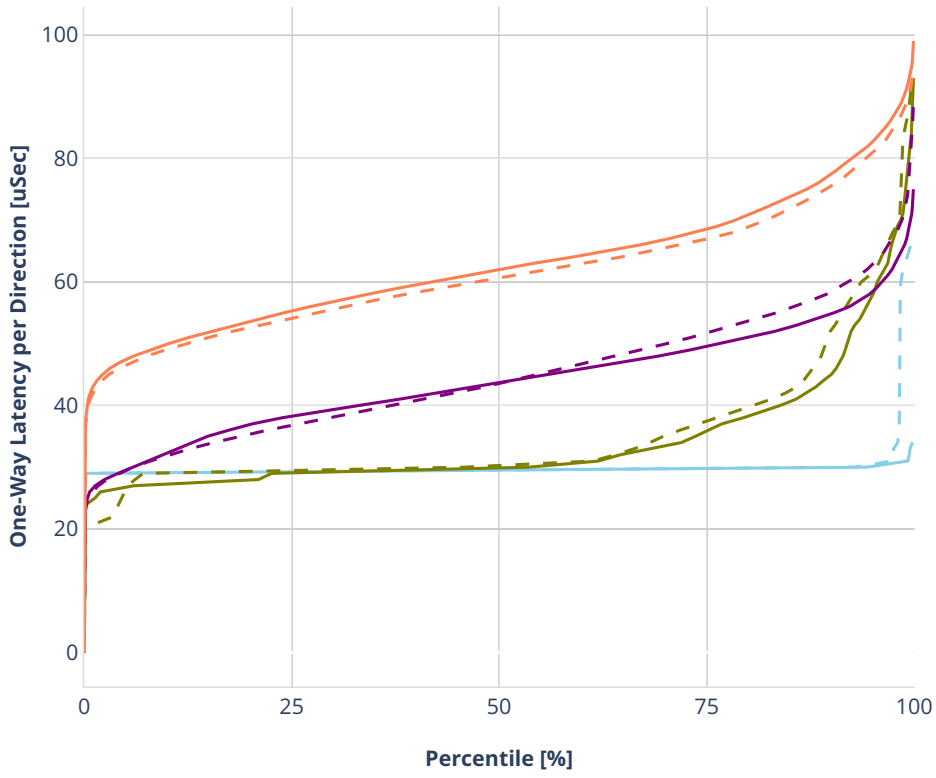

Latency: dot1q-ip6base

- No-load.
- Low-load, 10% PDR.
- Mid-load, 50% PDR.
- High-load, 90% PDR.