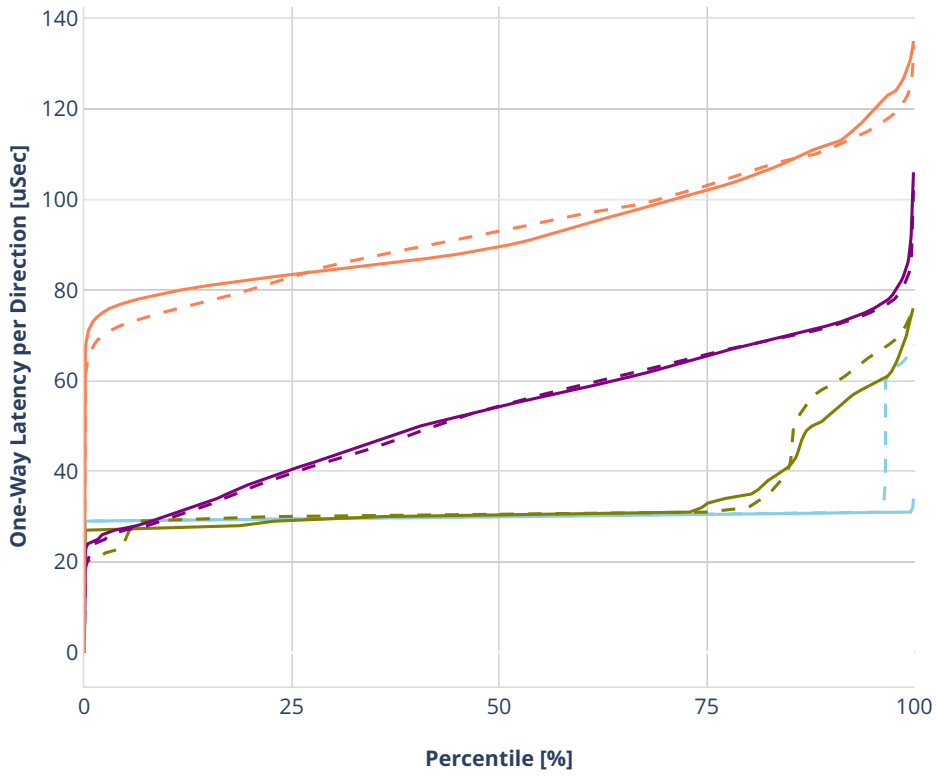

Latency: ethip4vxlan-l2xcbase

- No-load.
- Low-load, 10% PDR.
- Mid-load, 50% PDR.
- High-load, 90% PDR.