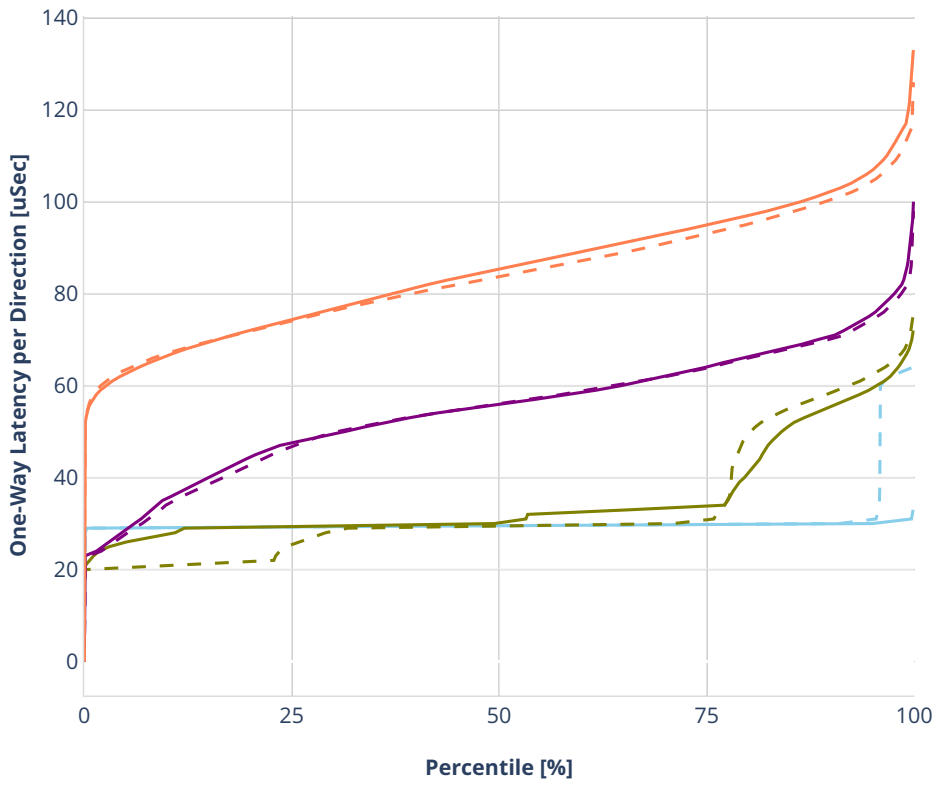

Latency: ethip4-ip4scale2m

- No-load.
- Low-load, 10% PDR.
- Mid-load, 50% PDR.
- High-load, 90% PDR.