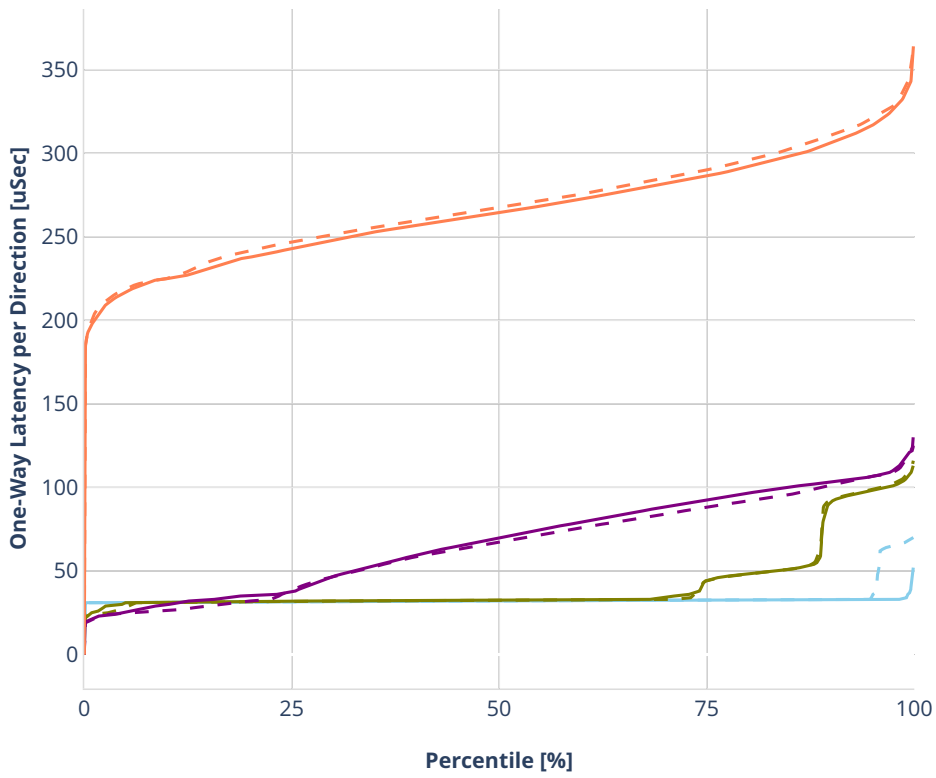

Latency: eth-l2xcbase-eth-2vhostvr1024-1vm

- No-load.
- Low-load, 10% PDR.
- Mid-load, 50% PDR.
- High-load, 90% PDR.