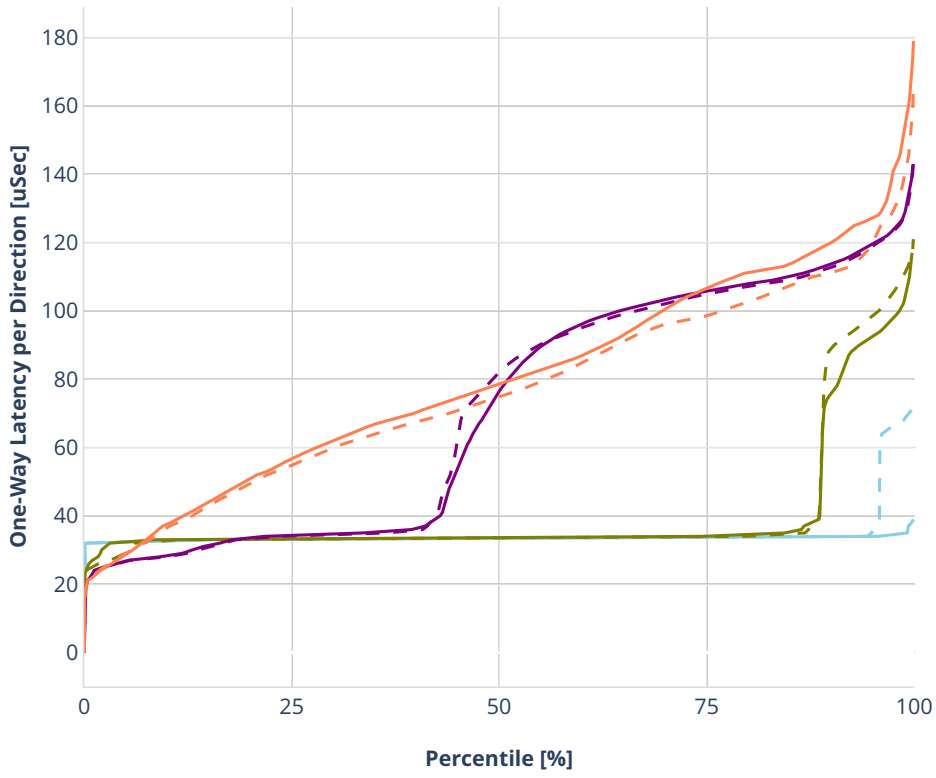

### Latency: eth-l2xcbase-eth-2vhostvr1024-1vm-vppl2xc

- No-load.
- Low-load, 10% PDR.
- Mid-load, 50% PDR.
- High-load, 90% PDR.