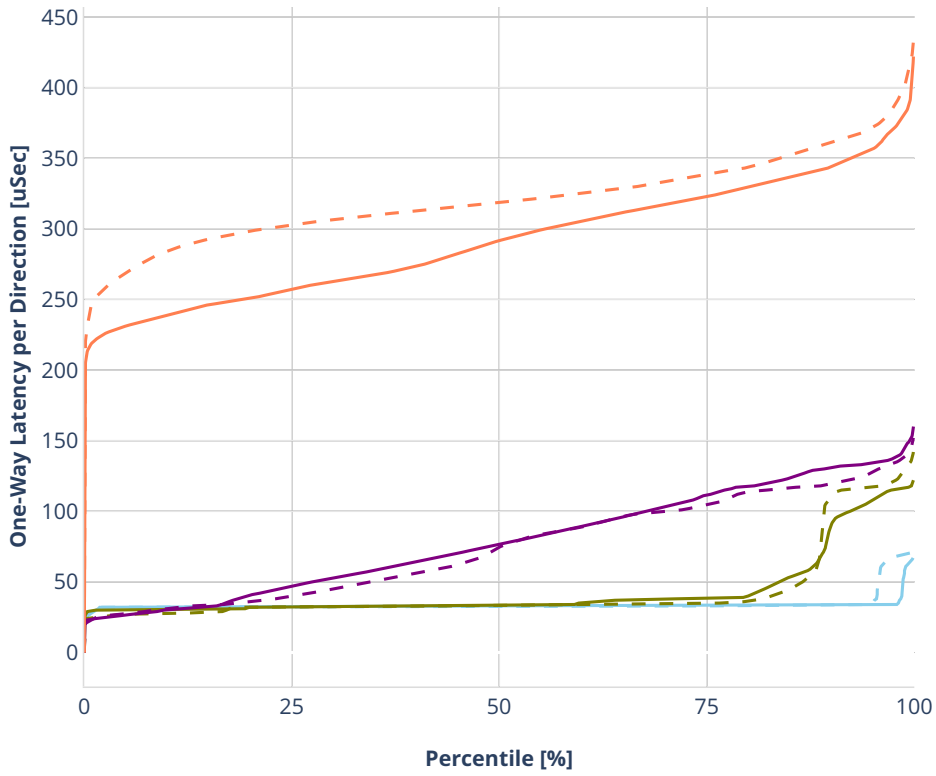

Latency: eth-l2bdbasemaclrn-eth-2vhostvr1024-1vm

- No-load.
- Low-load, 10% PDR.
- Mid-load, 50% PDR.
- High-load, 90% PDR.