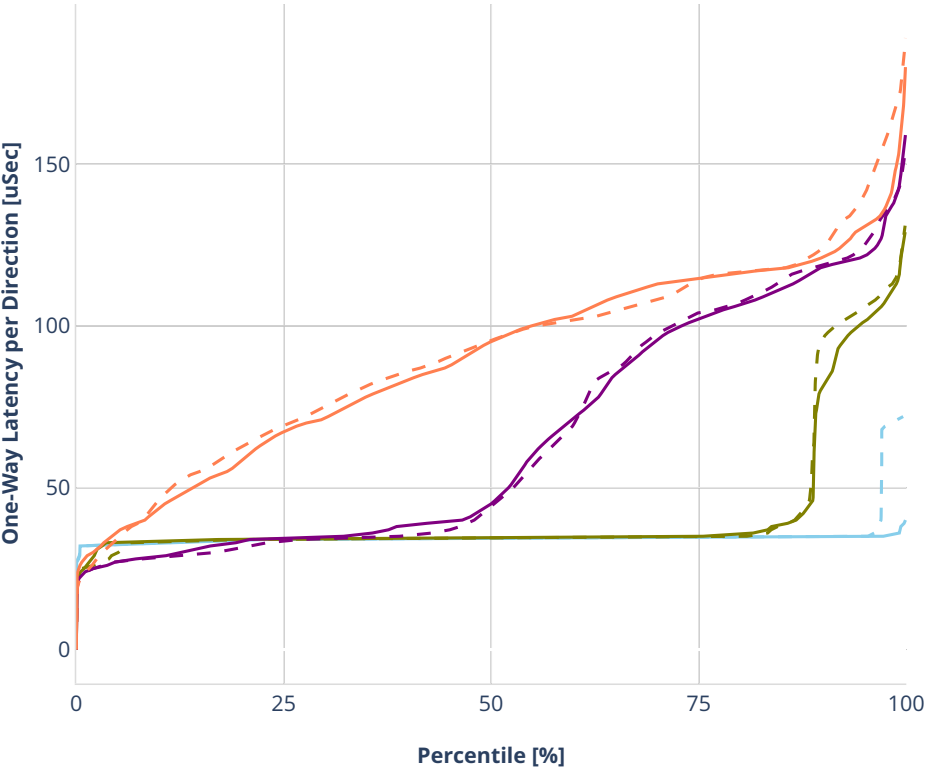

### Latency: eth-l2bdbasemaclrn-eth-2vhostvr1024-1vm-vppl2xc

- No-load.
- Low-load, 10% PDR.
- Mid-load, 50% PDR.
- High-load, 90% PDR.