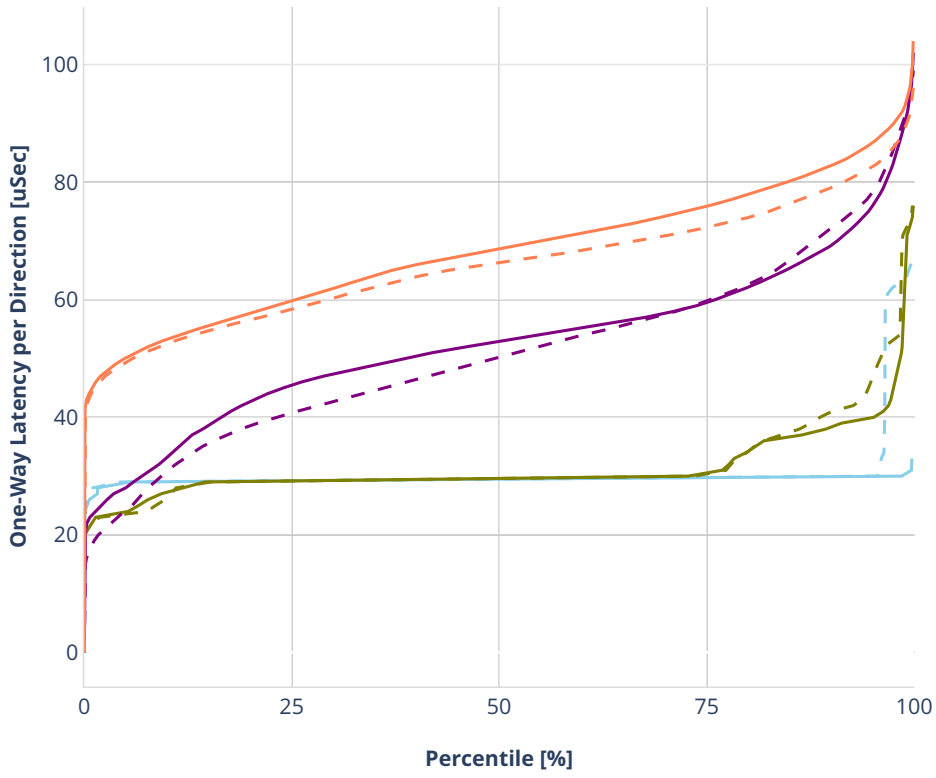

### Latency: dot1q-l2xcbase

- No-load.
- Low-load, 10% PDR.
- Mid-load, 50% PDR.
- High-load, 90% PDR.