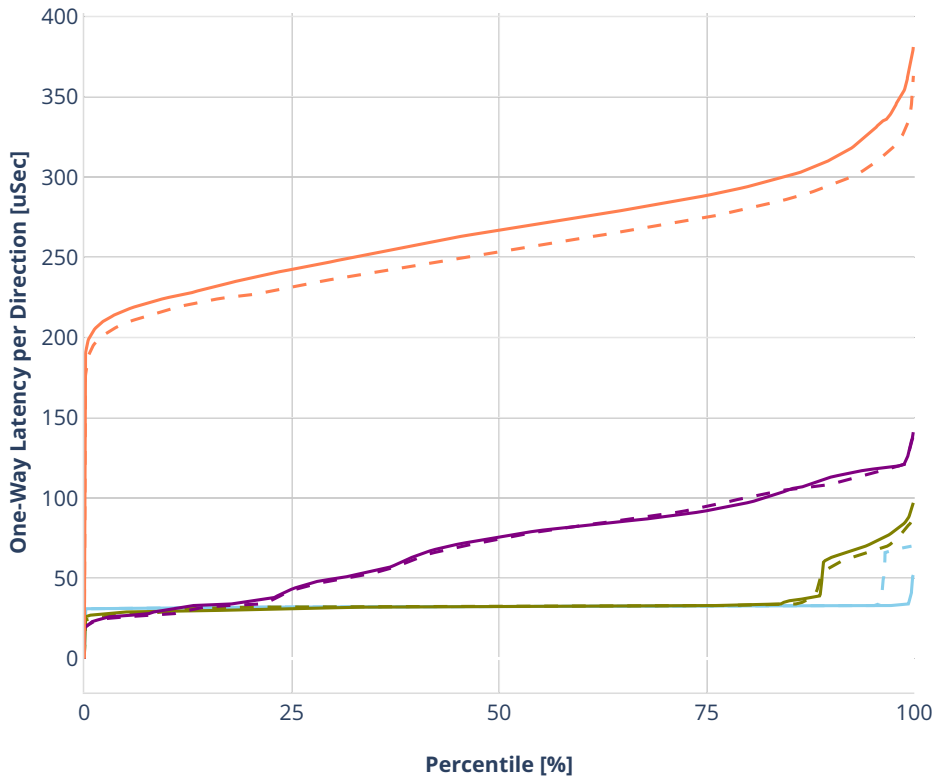

Latency: dot1q-l2xcbase-eth-2vhostvr1024-1vm

- No-load.
- Low-load, 10% PDR.
- Mid-load, 50% PDR.
- High-load, 90% PDR.