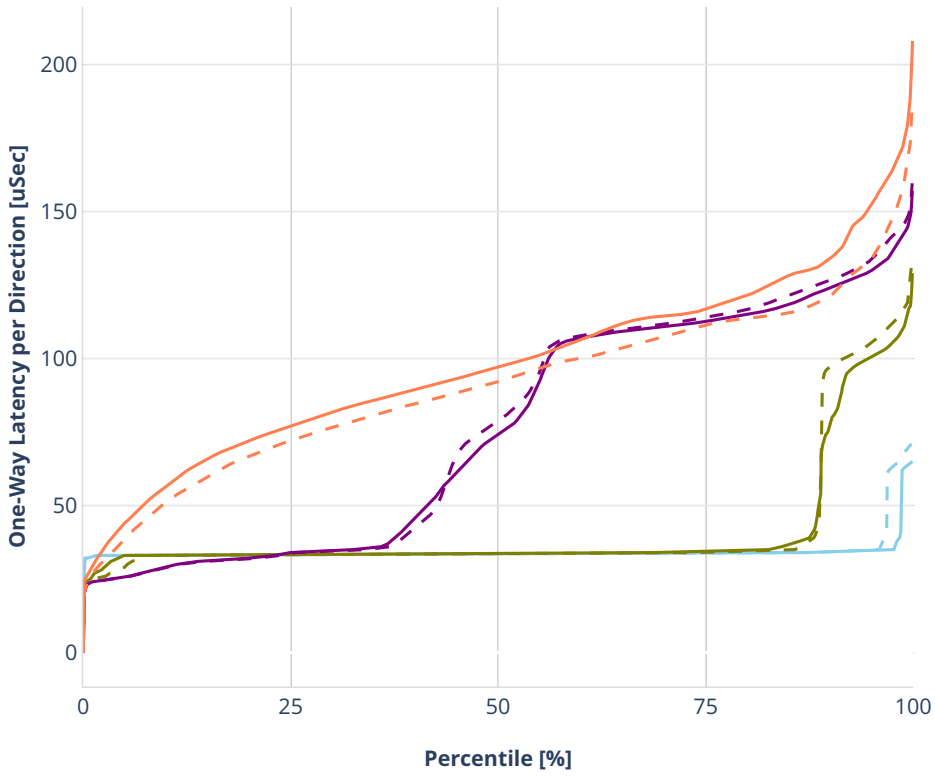

### Latency: dot1q-l2xcbase-eth-2vhostvr1024-1vm-vppl2xc

- No-load.
- Low-load, 10% PDR.
- Mid-load, 50% PDR.
- High-load, 90% PDR.