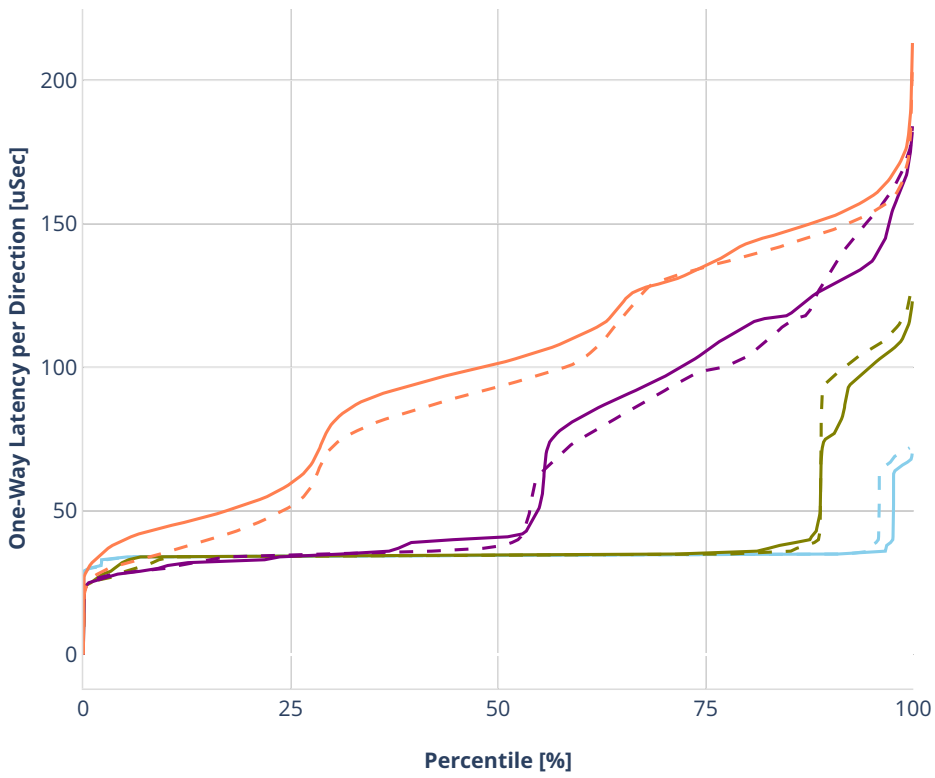

Latency: dot1q-l2bdbasemaclrn-eth-2vhostvr1024-1vm-vppl2xc

- No-load.
- Low-load, 10% PDR.
- Mid-load, 50% PDR.
- High-load, 90% PDR.