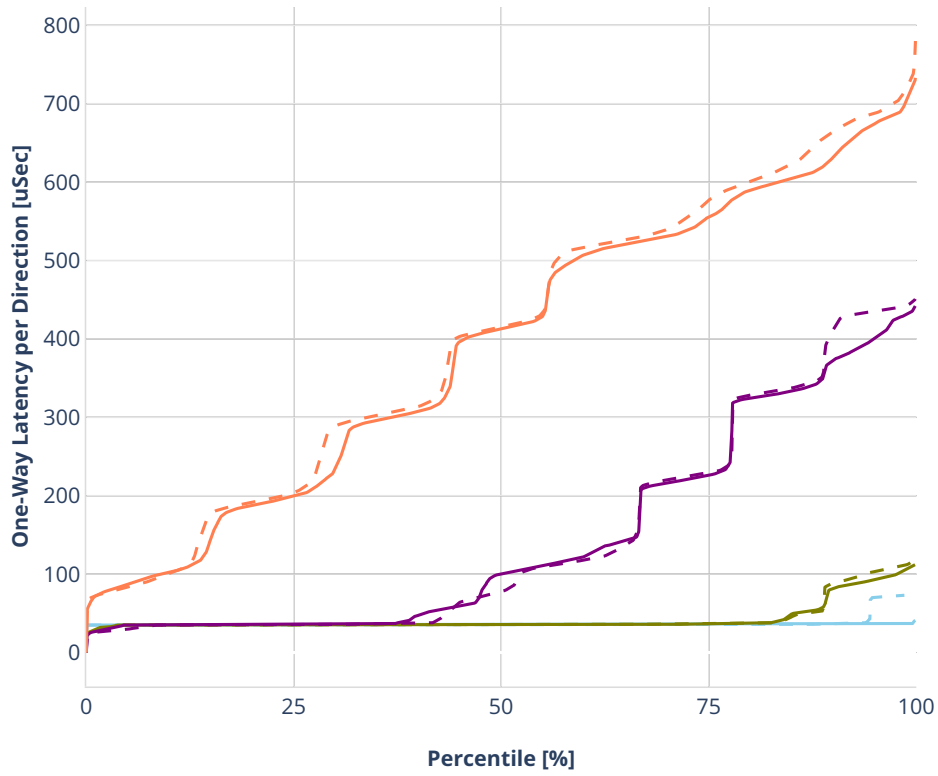

### Latency: ethip4ipsec4tnlsw-ip4base-int-aes256gcm

- No-load.
- Low-load, 10% PDR.
- Mid-load, 50% PDR.
- High-load, 90% PDR.