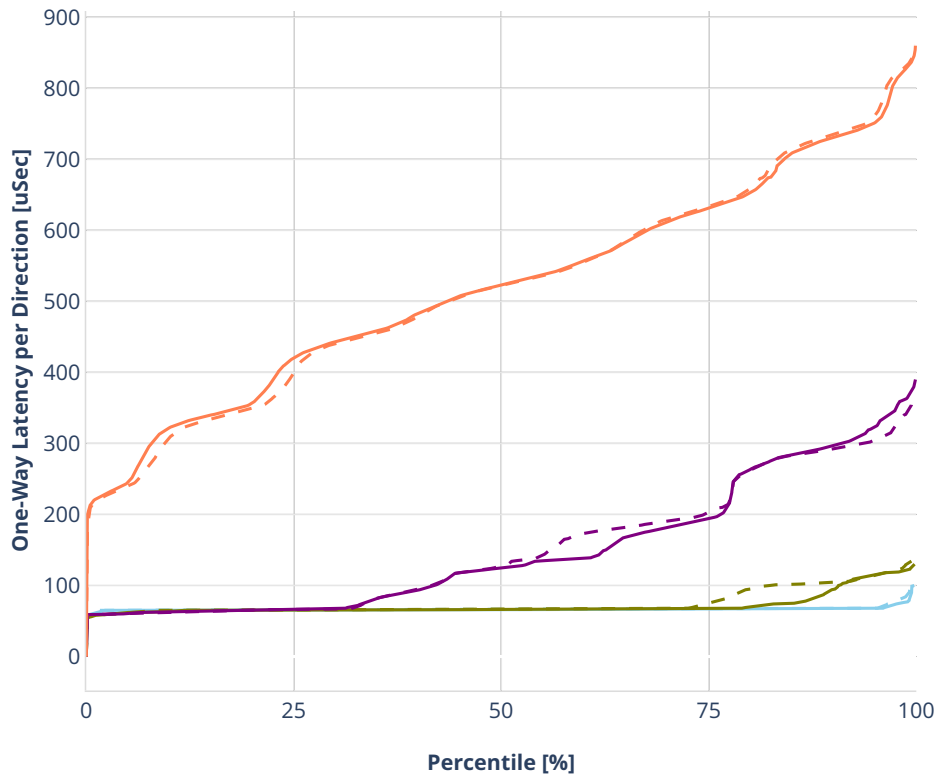

Latency: ethip4ipsec4tnlsw-ip4base-int-aes128cbc-hmac512sha

- No-load.
- Low-load, 10% PDR.
- Mid-load, 50% PDR.
- High-load, 90% PDR.