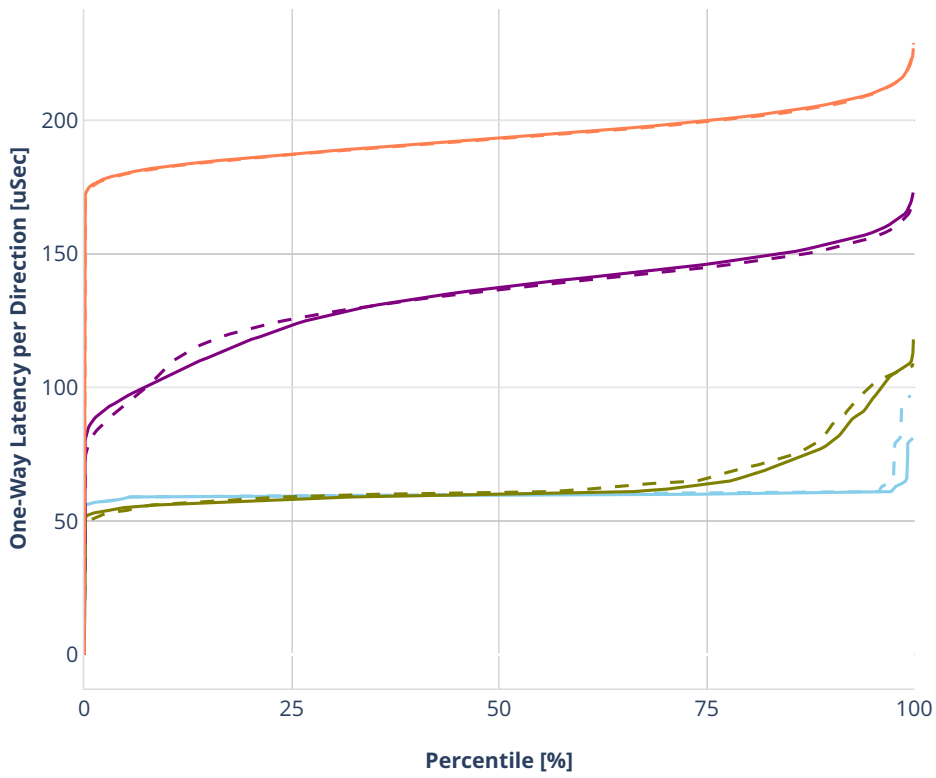

Latency: ethip4ipsec1tnlhw-ip4base-int-aes256gcm

- No-load.
- Low-load, 10% PDR.
- Mid-load, 50% PDR.
- High-load, 90% PDR.