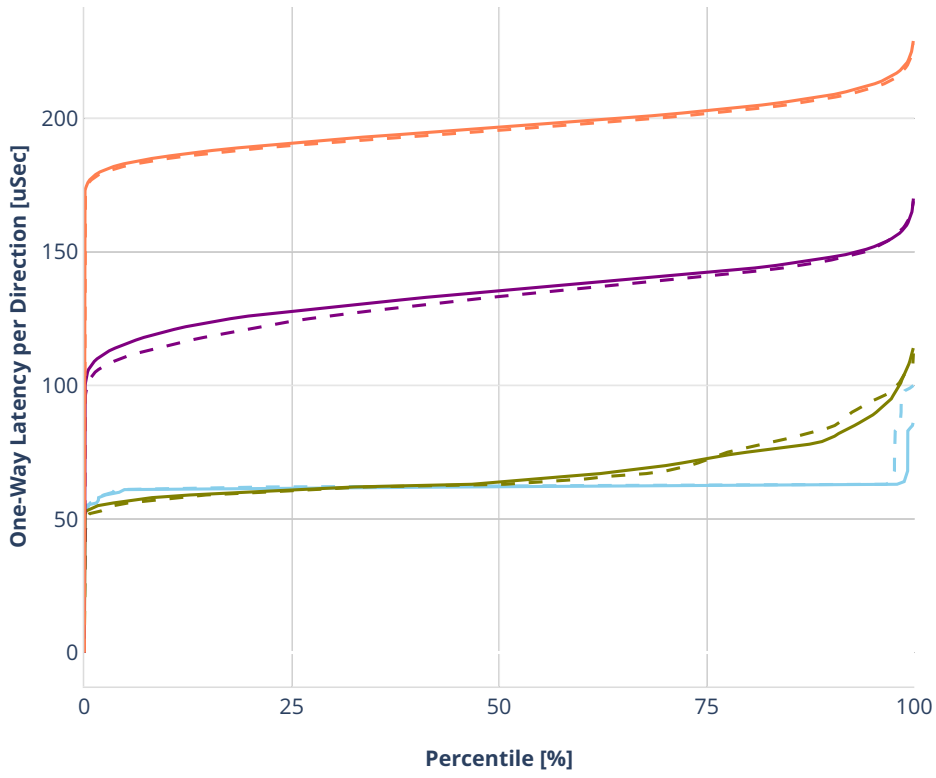

Latency: ethip4ipsec1tnlhw-ip4base-int-aes128cbc-hmac512sha

- No-load.
- Low-load, 10% PDR.
- Mid-load, 50% PDR.
- High-load, 90% PDR.