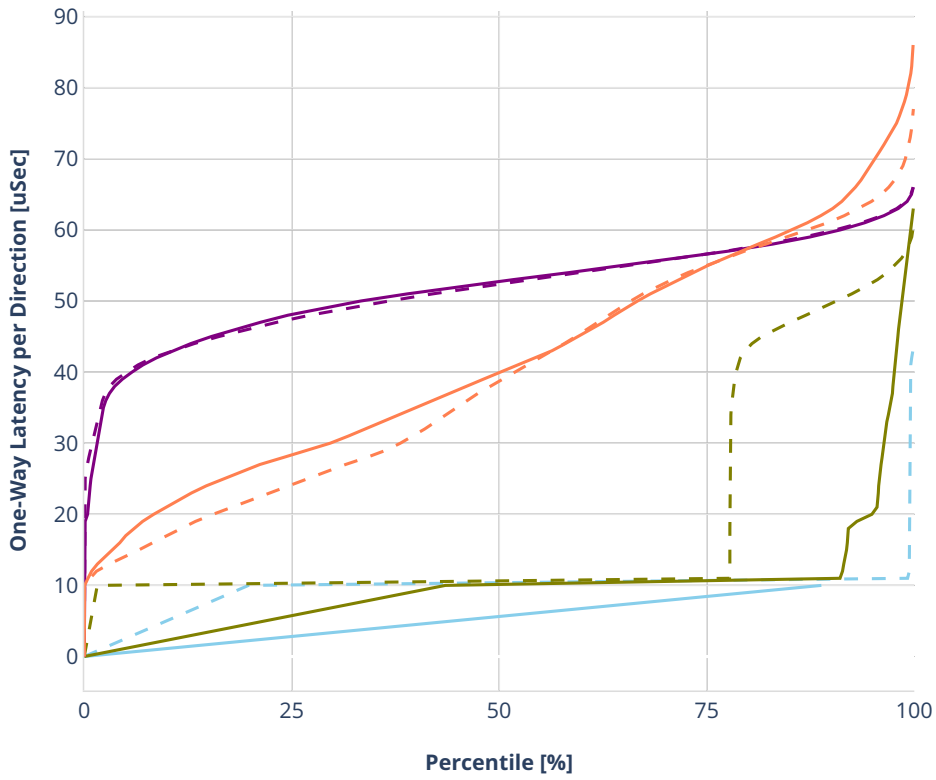

Latency: ethip6-ip6scale2m

- No-load.
- Low-load, 10% PDR.
- Mid-load, 50% PDR.
- High-load, 90% PDR.