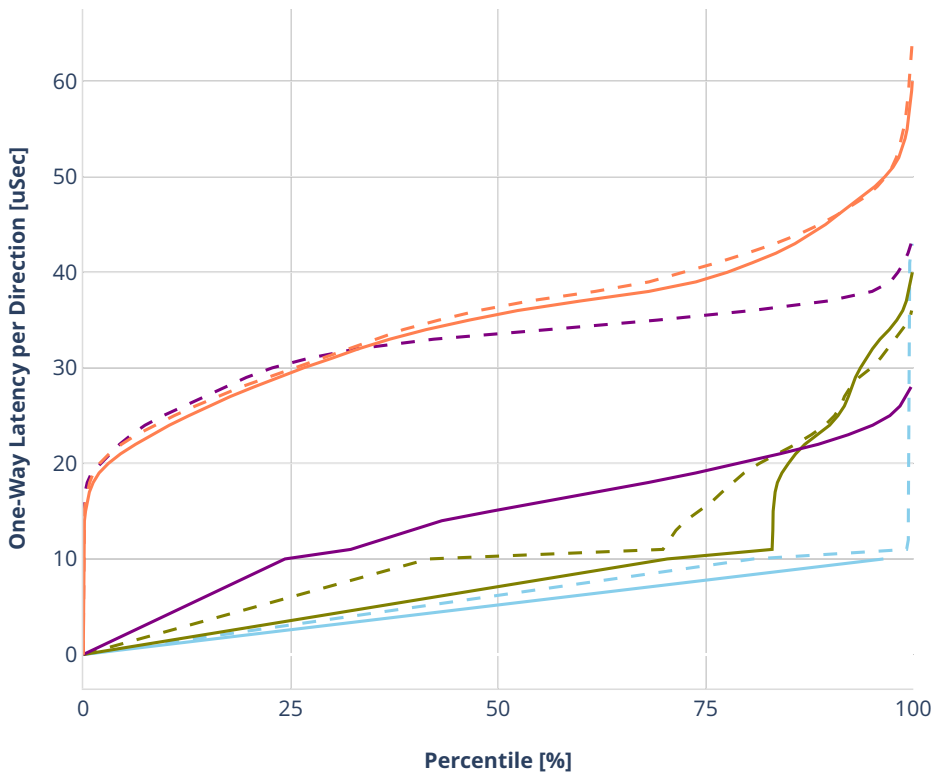

Latency: ethip6-ip6base

- No-load.
- Low-load, 10% PDR.
- Mid-load, 50% PDR.
- High-load, 90% PDR.