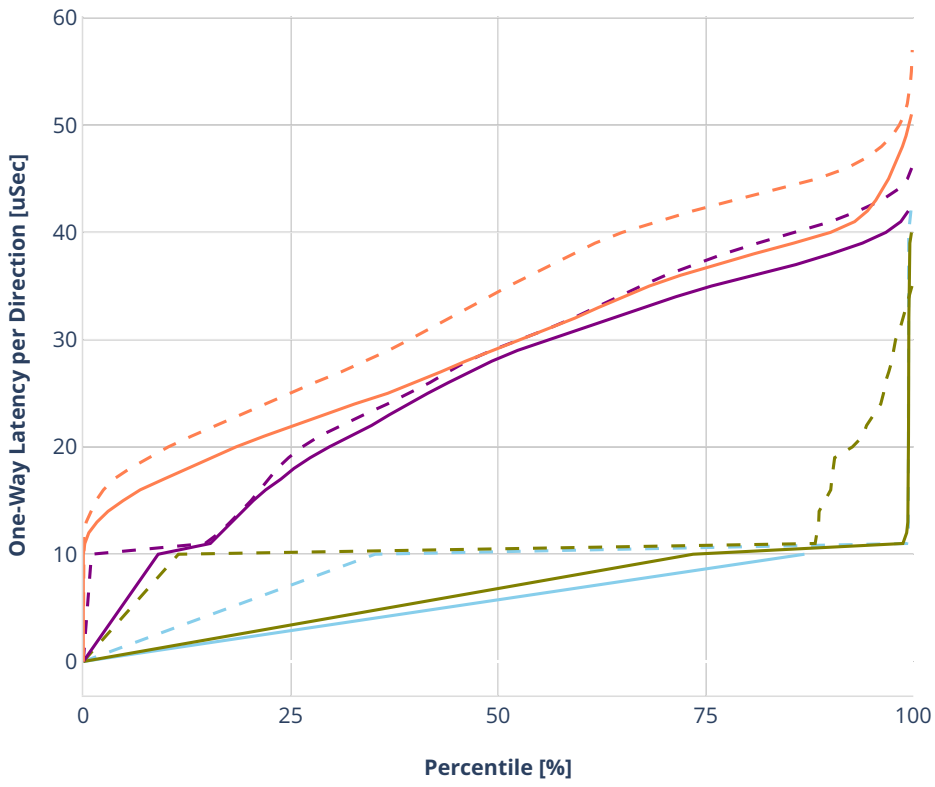

Latency: dot1q-ip6base

- No-load.
- Low-load, 10% PDR.
- Mid-load, 50% PDR.
- High-load, 90% PDR.