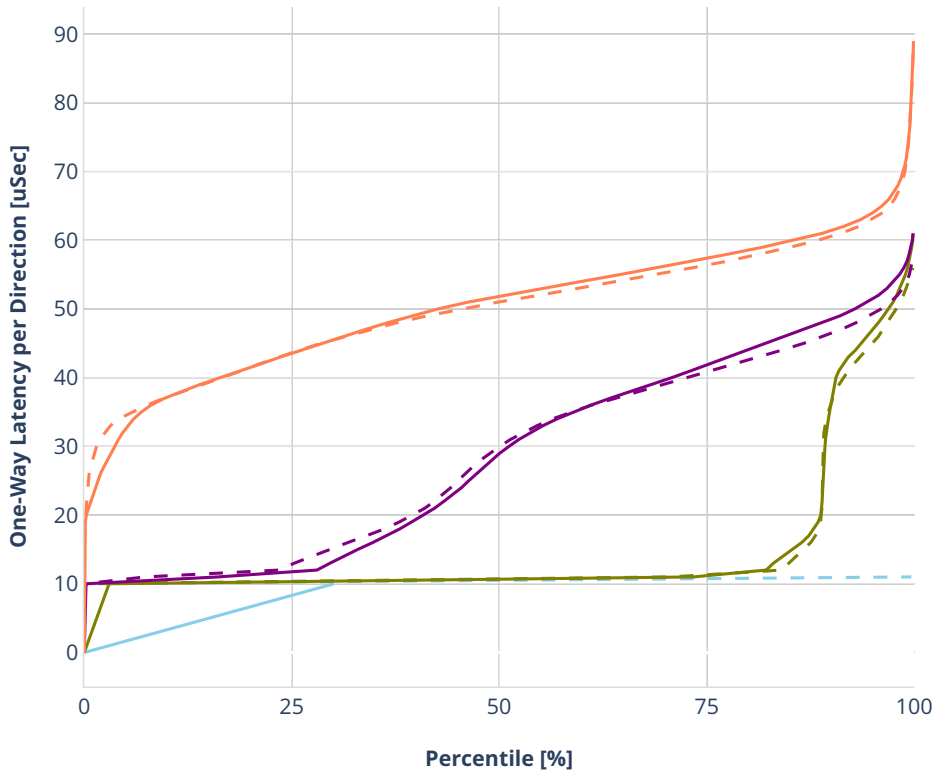

Latency: avf-ethip6-ip6scale2m

- No-load.
- Low-load, 10% PDR.
- Mid-load, 50% PDR.
- High-load, 90% PDR.