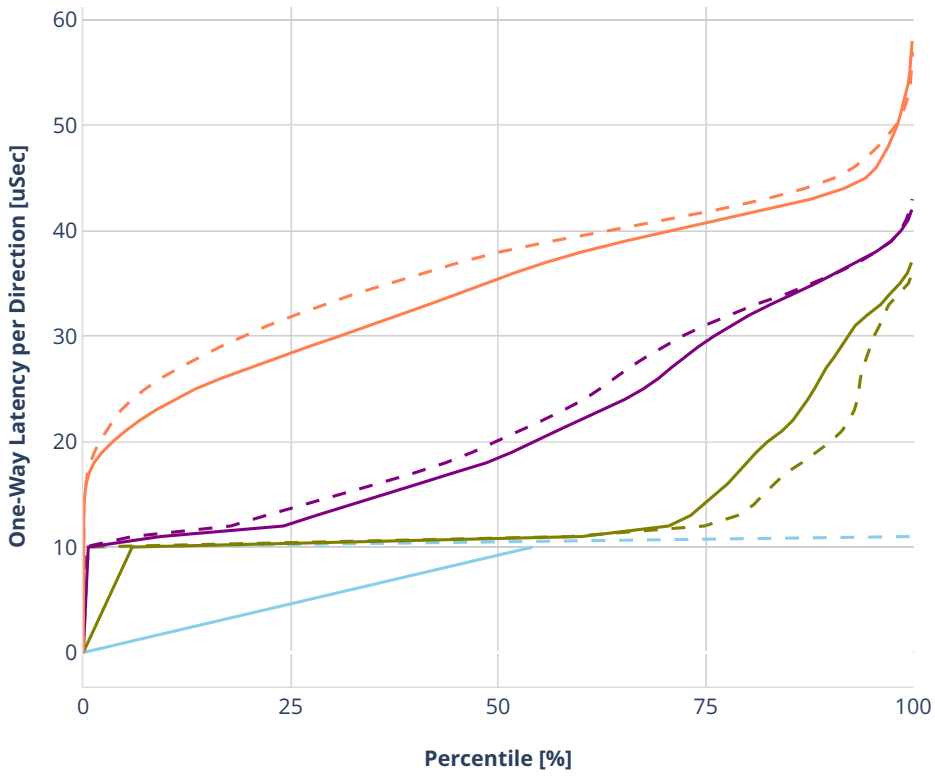

### Latency: avf-ethip6-ip6scale20k

- No-load.
- Low-load, 10% PDR.
- Mid-load, 50% PDR.
- High-load, 90% PDR.