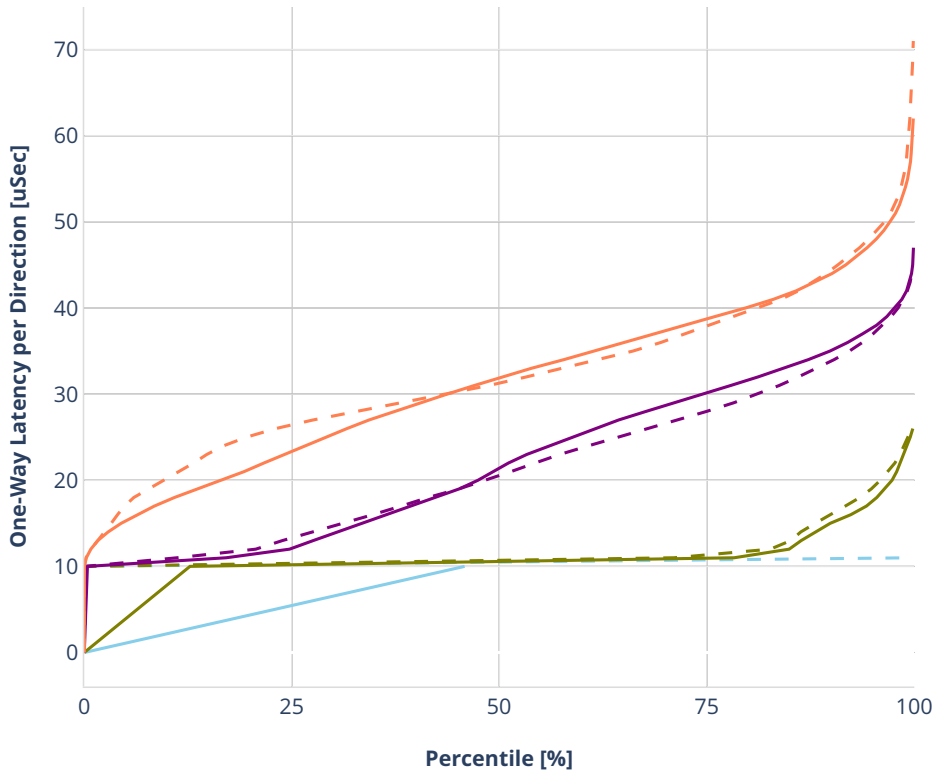

Latency: avf-ethip6-ip6scale200k

- No-load.
- Low-load, 10% PDR.
- Mid-load, 50% PDR.
- High-load, 90% PDR.