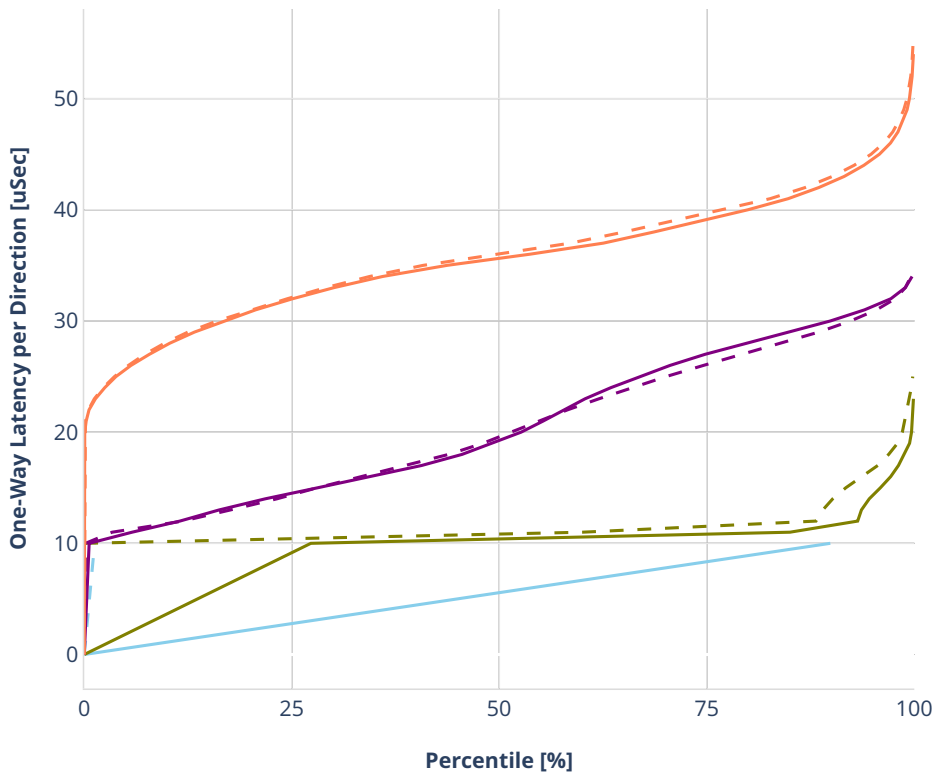

Latency: avf-ethip6-ip6base

- No-load.
- Low-load, 10% PDR.
- Mid-load, 50% PDR.
- High-load, 90% PDR.