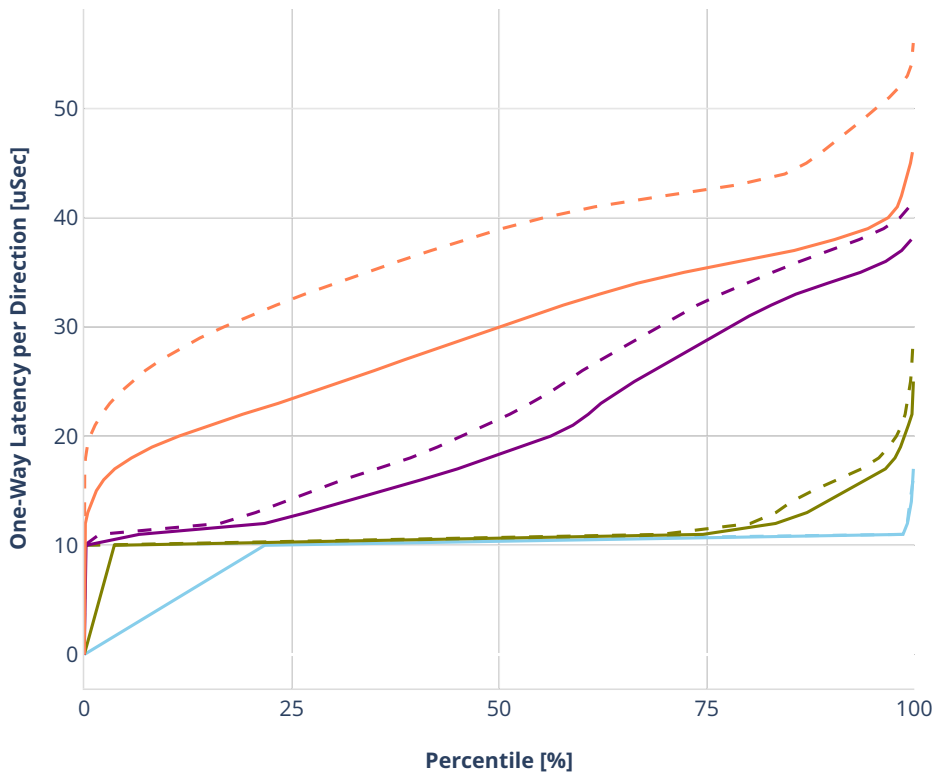

Latency: avf-dot1q-ip6base

- No-load.
- Low-load, 10% PDR.
- Mid-load, 50% PDR.
- High-load, 90% PDR.