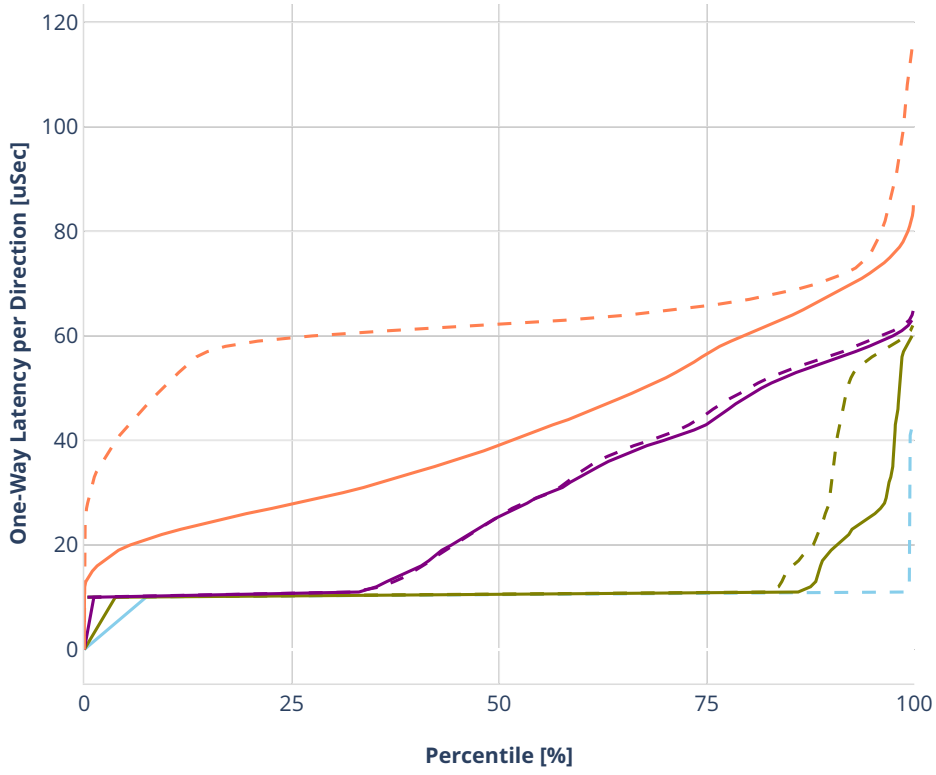

Latency: ethip4udp-ip4base-oacl50sl-10kflows

- No-load.
- Low-load, 10% PDR.
- Mid-load, 50% PDR.
- High-load, 90% PDR.