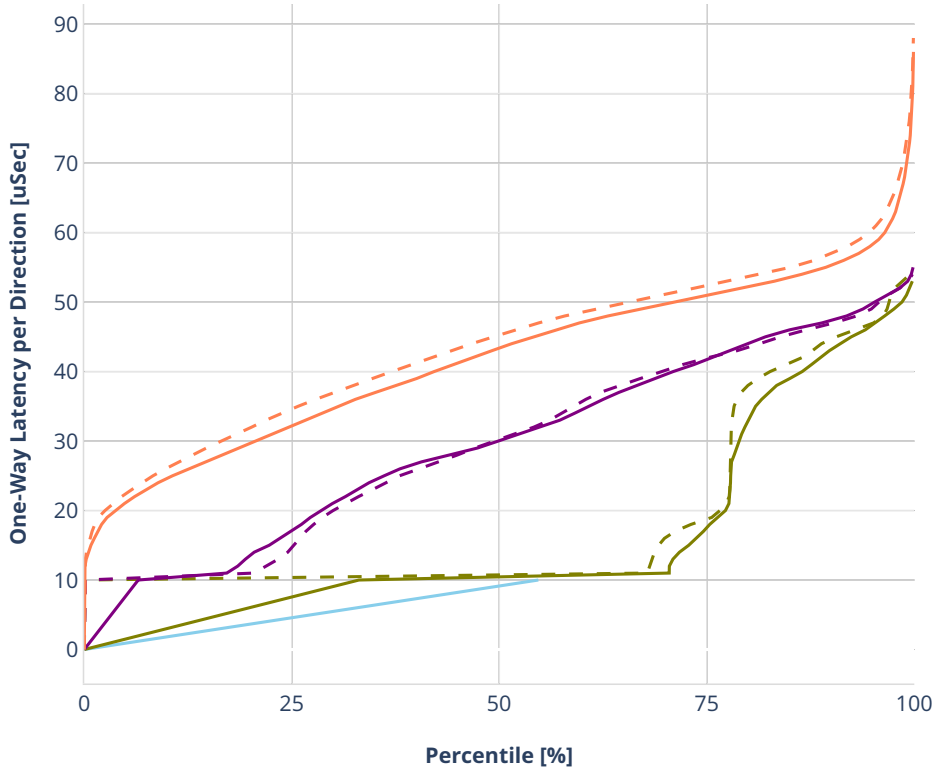

### Latency: ethip4udp-ip4base-nat44

- No-load.
- Low-load, 10% PDR.
- Mid-load, 50% PDR.
- High-load, 90% PDR.