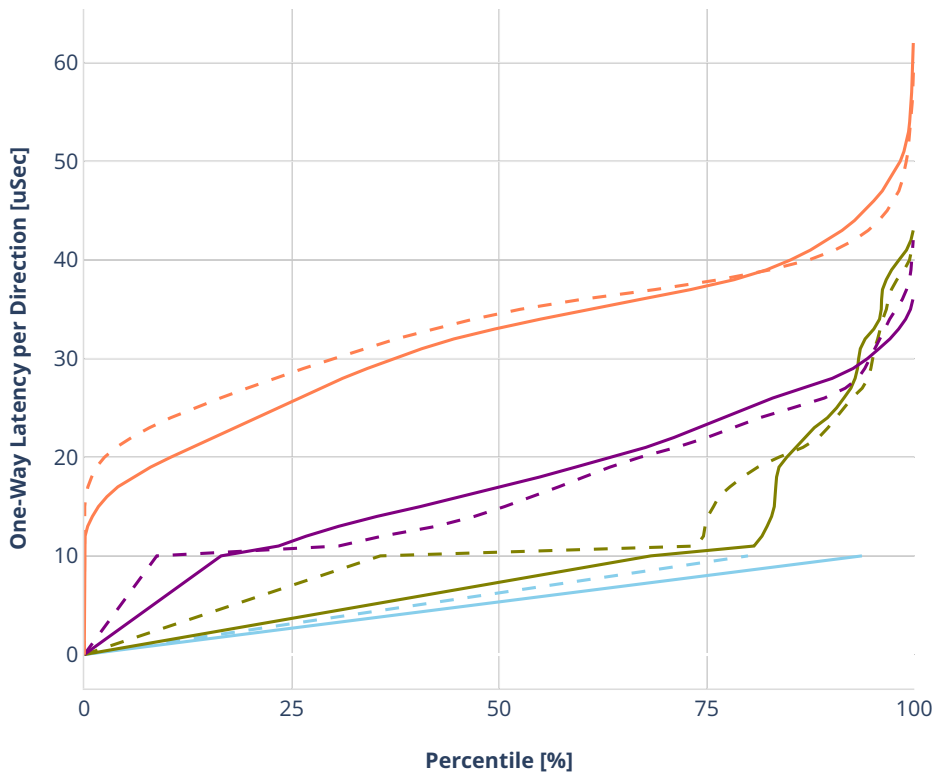

Latency: ethip4-ip4scale2m-rnd

- No-load.
- Low-load, 10% PDR.
- Mid-load, 50% PDR.
- High-load, 90% PDR.