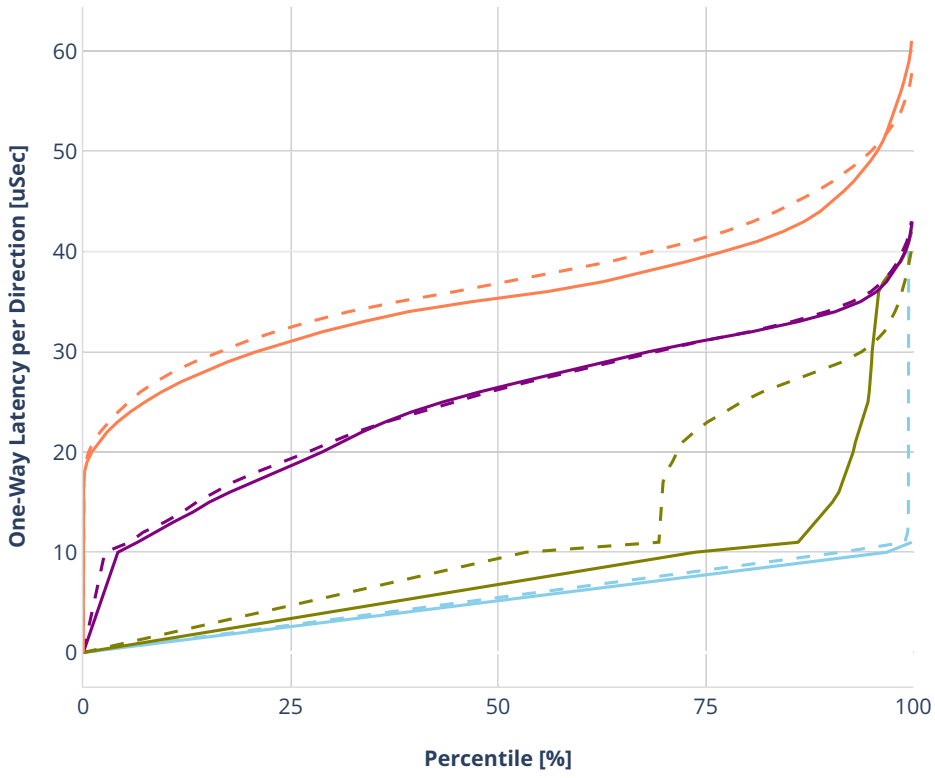

Latency: ethip4-ip4scale200k

- No-load.
- Low-load, 10% PDR.
- Mid-load, 50% PDR.
- High-load, 90% PDR.