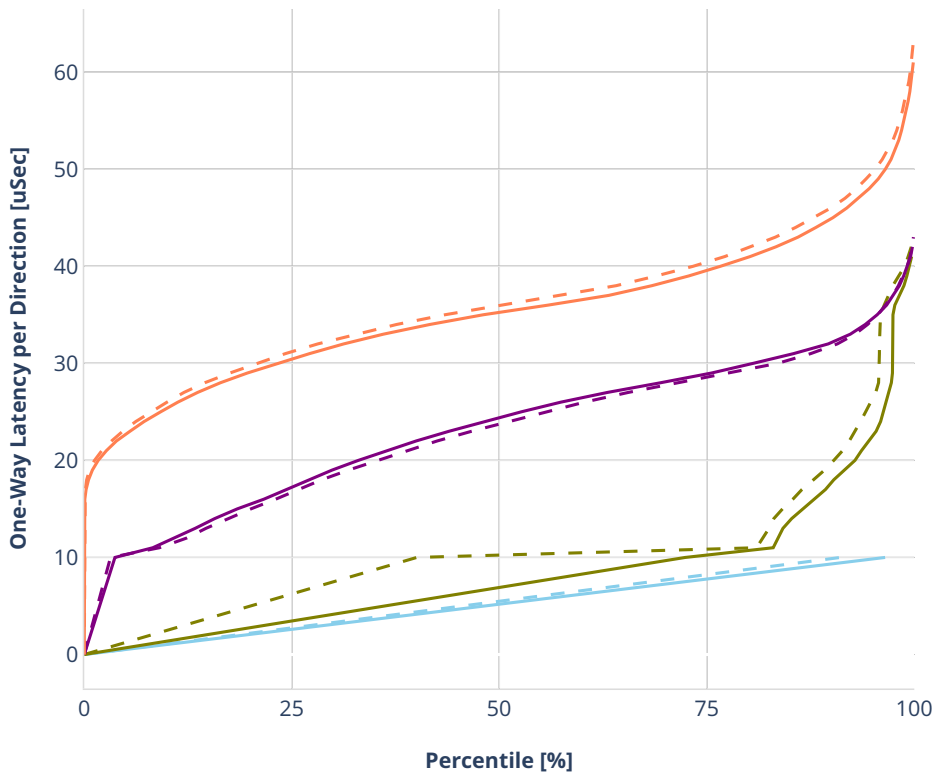

Latency: ethip4-ip4scale200k-rnd

- No-load.
- Low-load, 10% PDR.
- Mid-load, 50% PDR.
- High-load, 90% PDR.