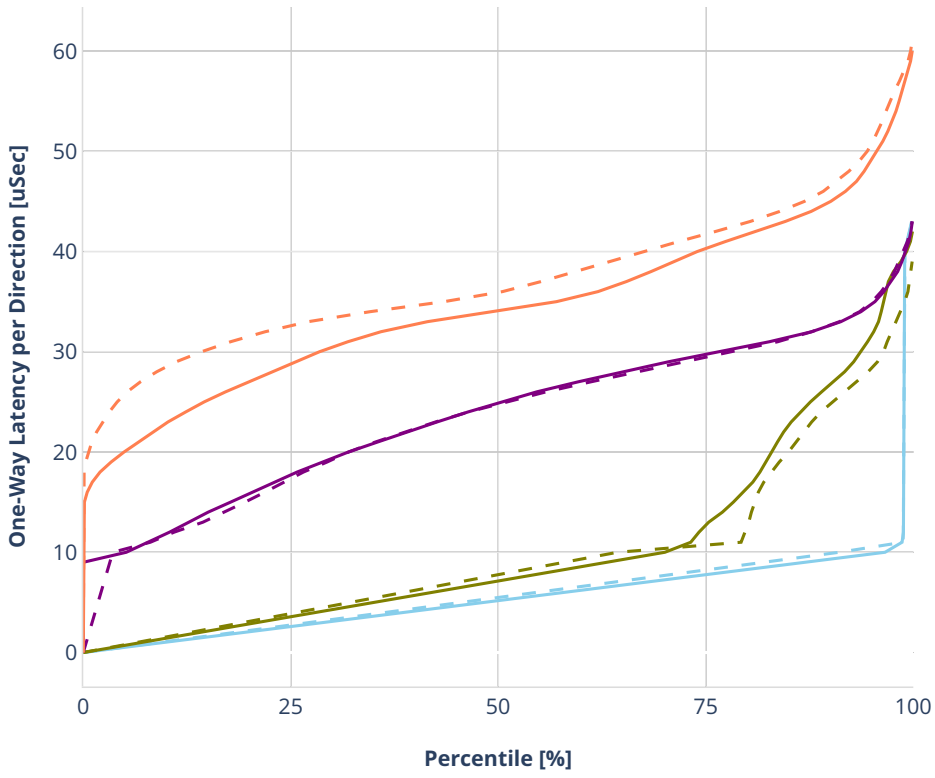

Latency: ethip4-ip4base

- No-load.
- Low-load, 10% PDR.
- Mid-load, 50% PDR.
- High-load, 90% PDR.