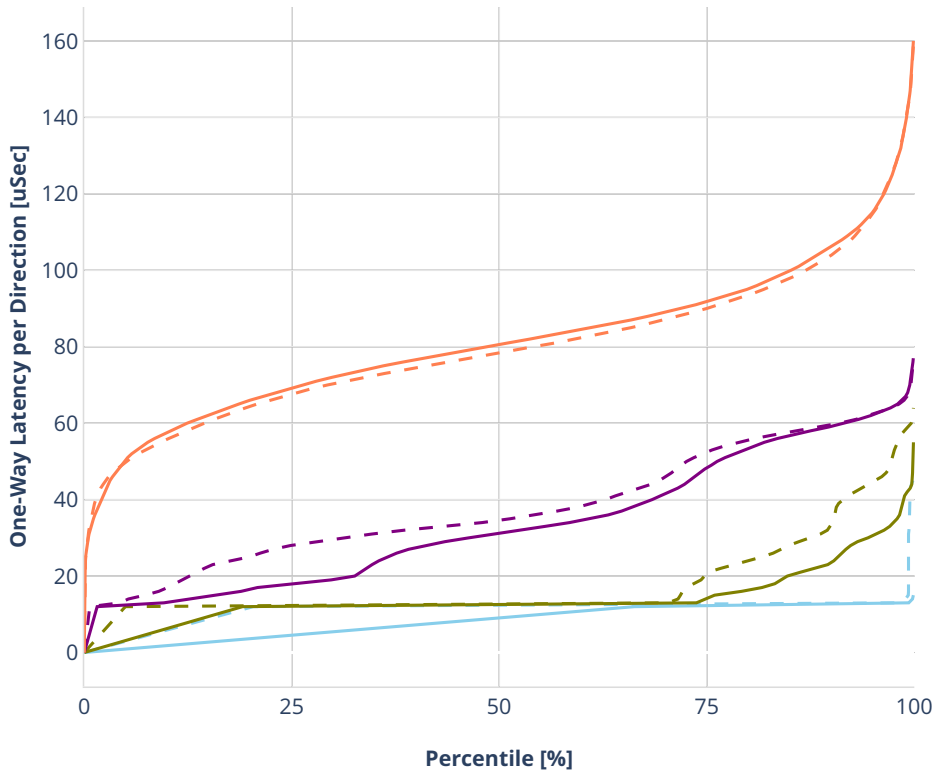

Latency: ethip4-ip4base-eth-2vhostvr1024-1vm

- No-load.
- Low-load, 10% PDR.
- Mid-load, 50% PDR.
- High-load, 90% PDR.