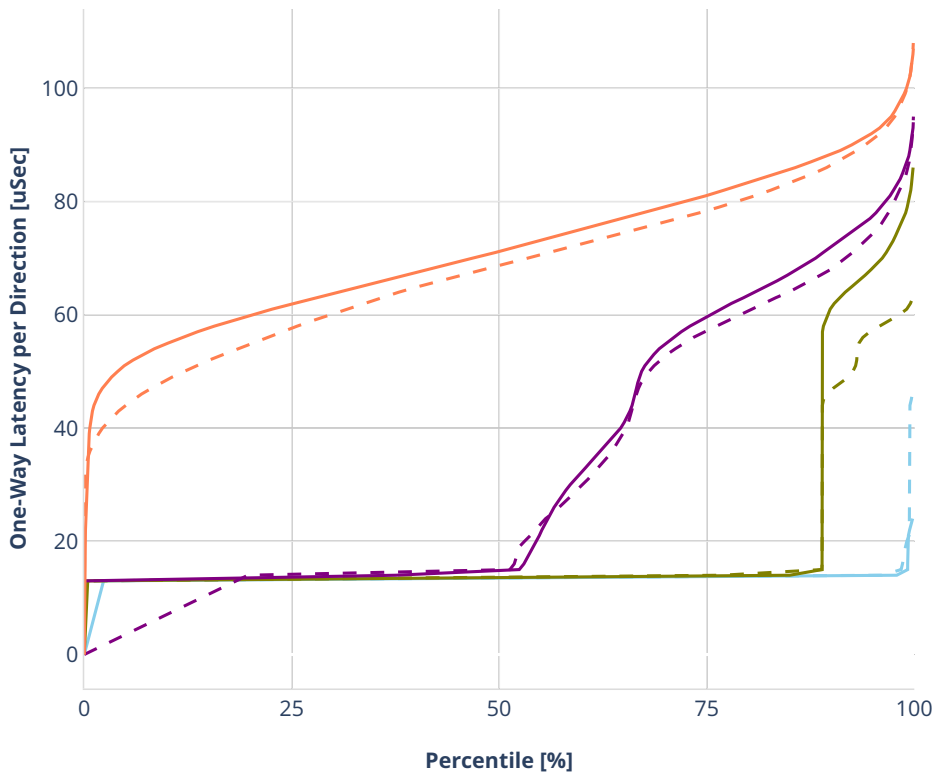

### Latency: ethip4-ip4base-eth-2vhostvr1024-1vm-vppip4

- No-load.
- Low-load, 10% PDR.
- Mid-load, 50% PDR.
- High-load, 90% PDR.