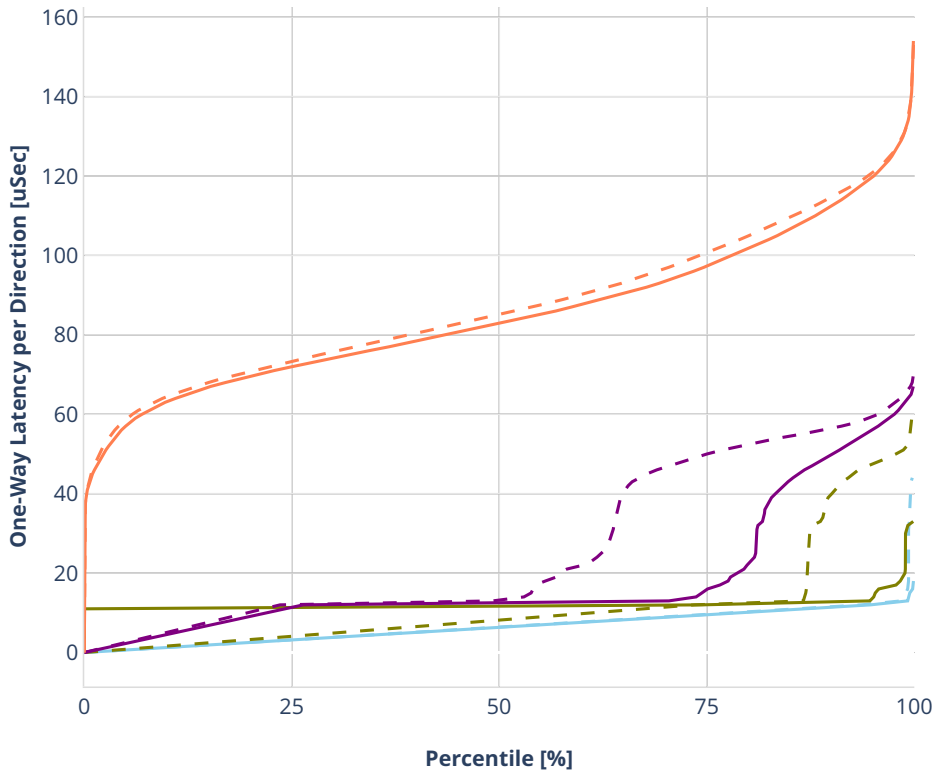

Latency: eth-l2xcbase-eth-2vhostvr1024-1vm

- No-load.
- Low-load, 10% PDR.
- Mid-load, 50% PDR.
- High-load, 90% PDR.