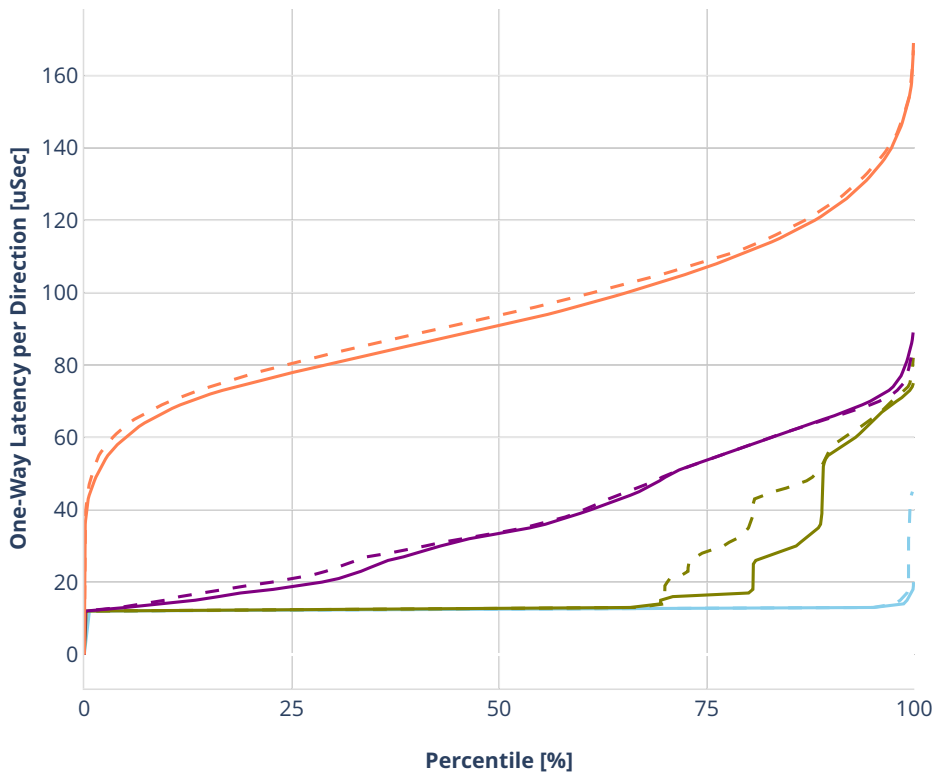

### Latency: eth-l2bdbasemaclrn-eth-2vhostvr1024-1vm

- No-load.
- Low-load, 10% PDR.
- Mid-load, 50% PDR.
- High-load, 90% PDR.