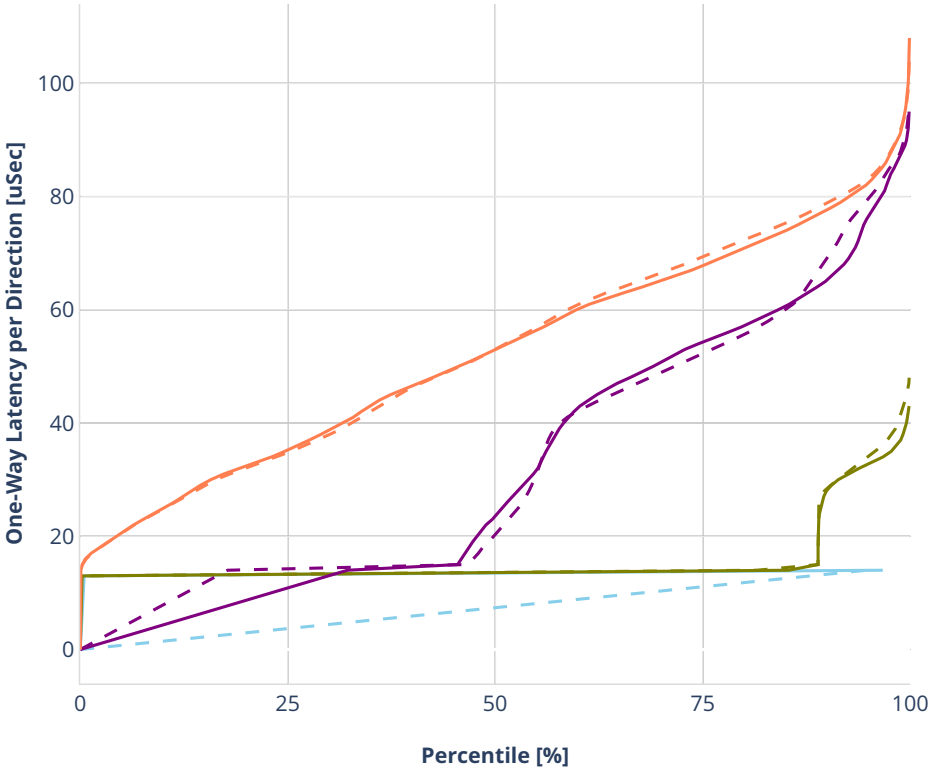

Latency: eth-l2bdbasemaclrn-eth-2vhostvr1024-1vm-vppl2xc

- No-load.
- Low-load, 10% PDR.
- Mid-load, 50% PDR.
- High-load, 90% PDR.