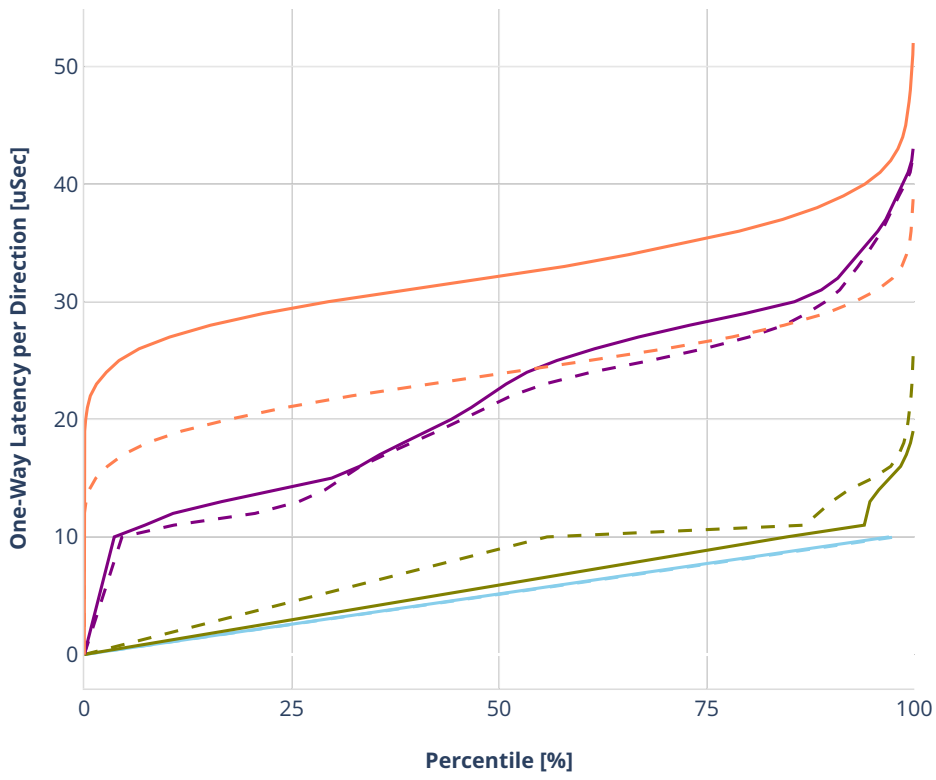

### Latency: dot1q-l2xcbase

- No-load.
- Low-load, 10% PDR.
- Mid-load, 50% PDR.
- High-load, 90% PDR.