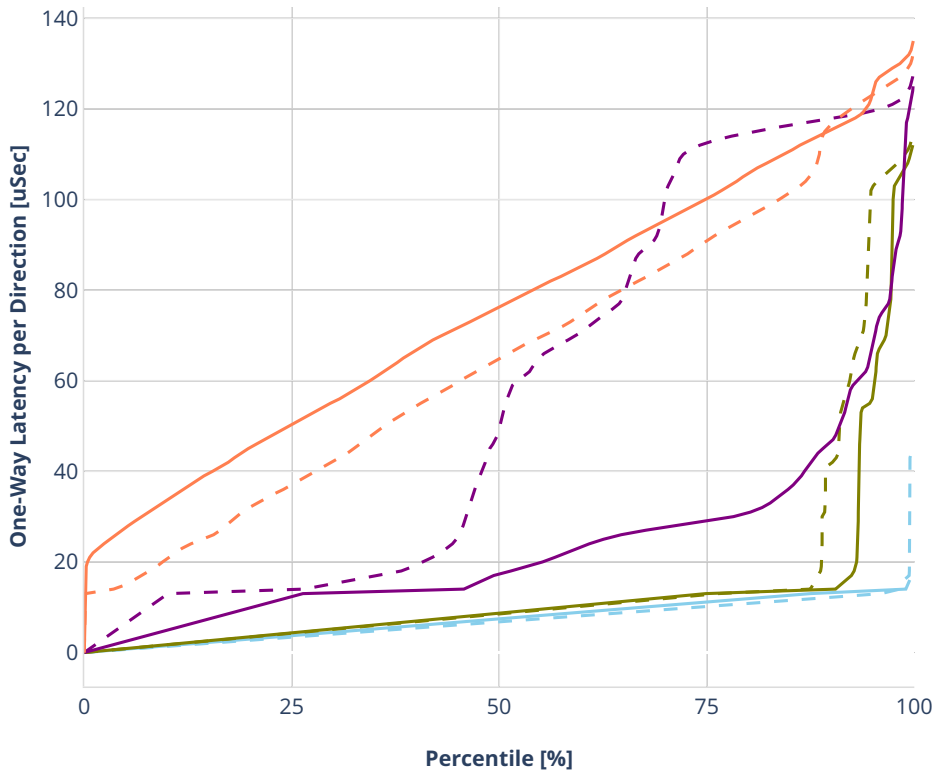

Latency: dot1q-l2bdbasemaclrn-gbp

- No-load.
- Low-load, 10% PDR.
- Mid-load, 50% PDR.
- High-load, 90% PDR.