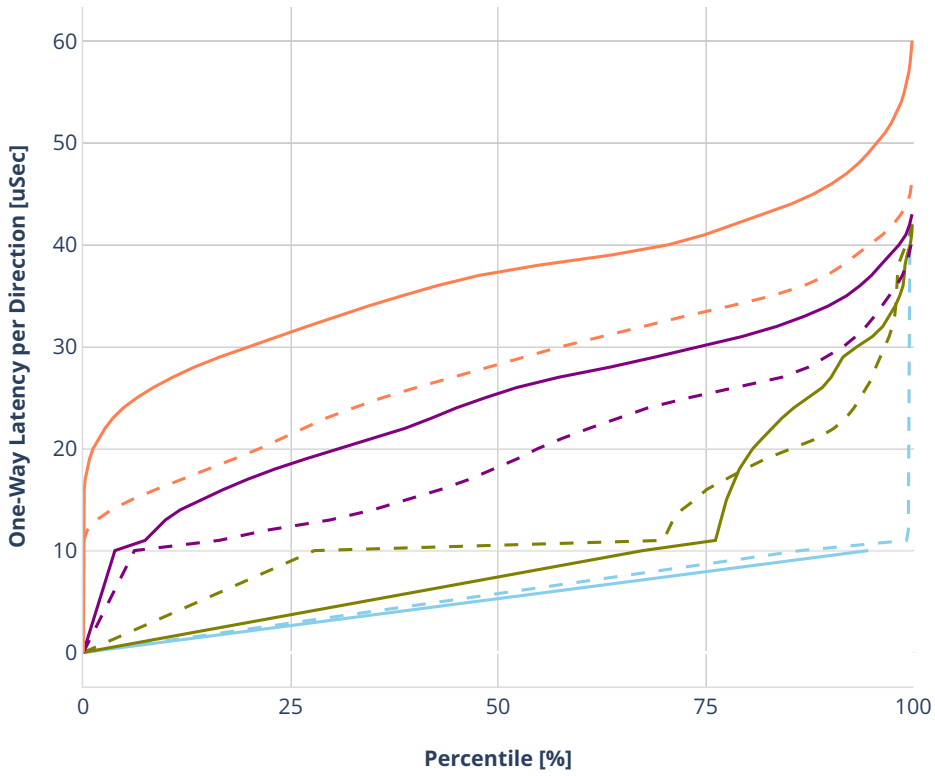

### Latency: dot1q-ip4base

- No-load.
- Low-load, 10% PDR.
- Mid-load, 50% PDR.
- High-load, 90% PDR.