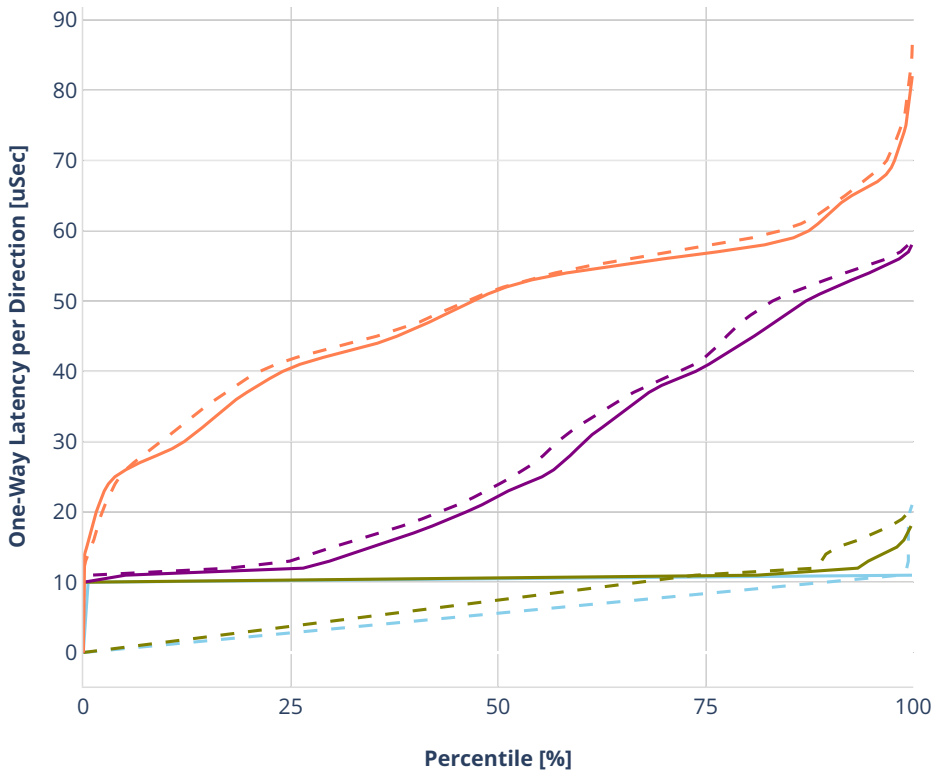

Latency: avf-ethip4udp-ip4scale1000-udpsrcscale15-nat44

- No-load.
- Low-load, 10% PDR.
- Mid-load, 50% PDR.
- High-load, 90% PDR.