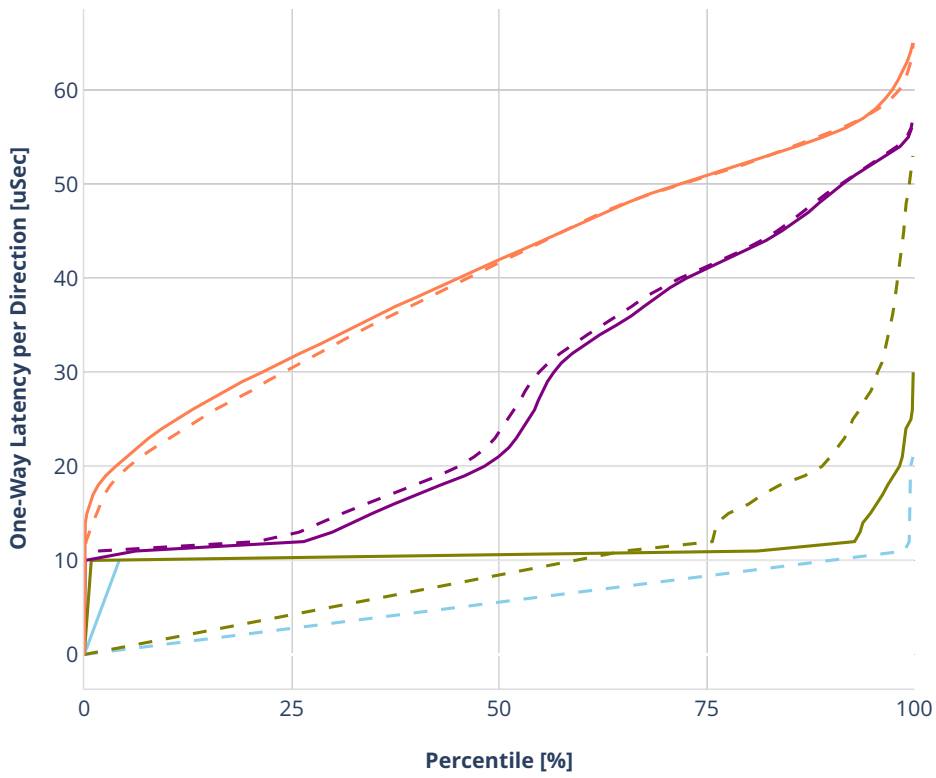

Latency: avf-ethip4udp-ip4base-iacl50sl-10kflows

- No-load.
- Low-load, 10% PDR.
- Mid-load, 50% PDR.
- High-load, 90% PDR.