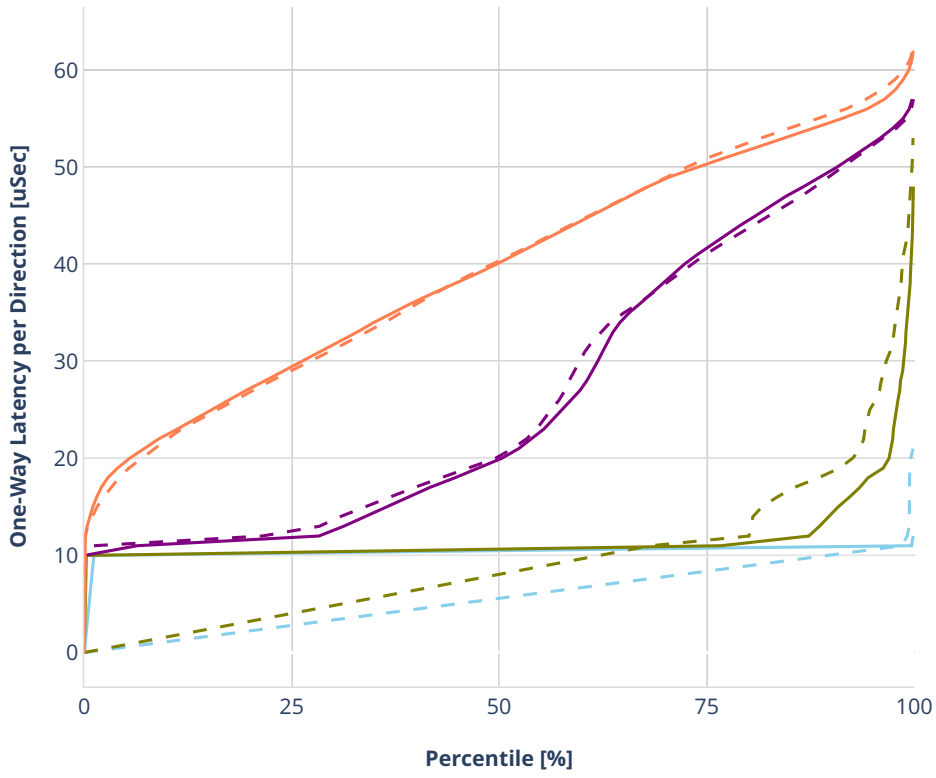

### Latency: avf-ethip4udp-ip4base-iacl50sf-10kflows

- No-load.
- Low-load, 10% PDR.
- Mid-load, 50% PDR.
- High-load, 90% PDR.