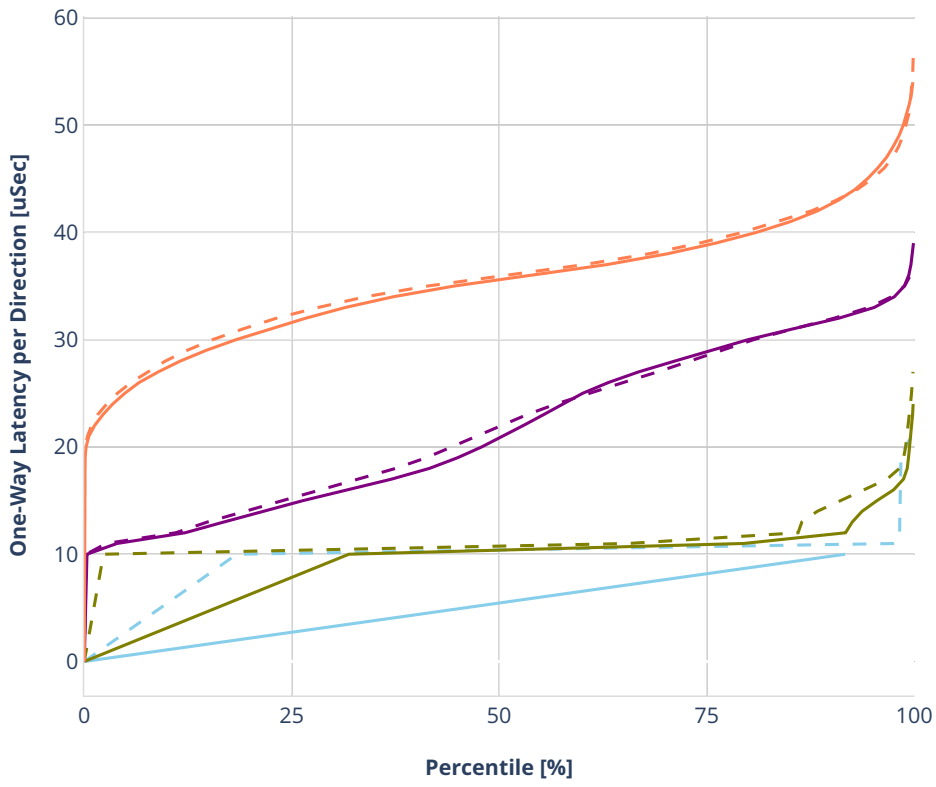

Latency: avf-ethip4-ip4scale2m

- No-load.
- Low-load, 10% PDR.
- Mid-load, 50% PDR.
- High-load, 90% PDR.