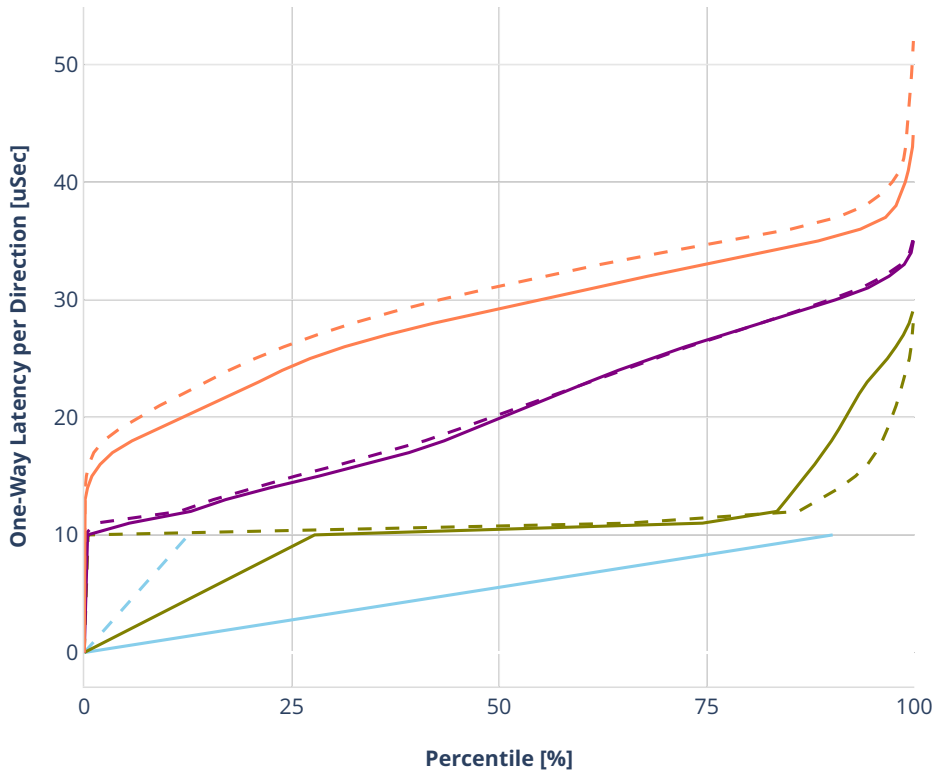

### Latency: avf-ethip4-ip4scale2m-rnd

- No-load.
- Low-load, 10% PDR.
- Mid-load, 50% PDR.
- High-load, 90% PDR.