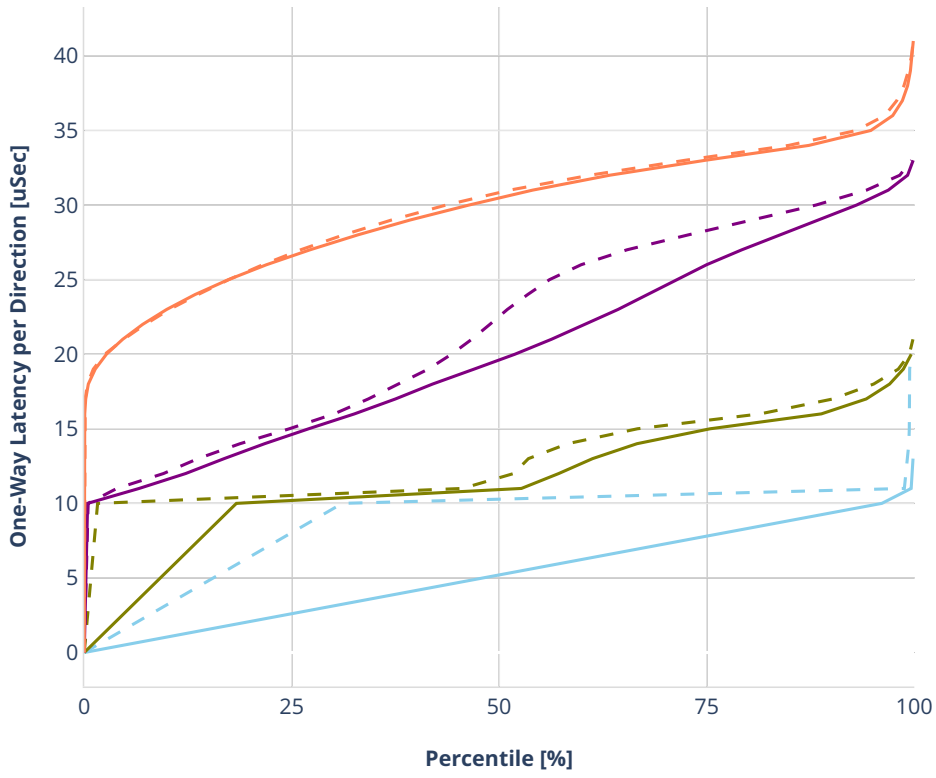

Latency: avf-ethip4-ip4scale20k

- No-load.
- Low-load, 10% PDR.
- Mid-load, 50% PDR.
- High-load, 90% PDR.