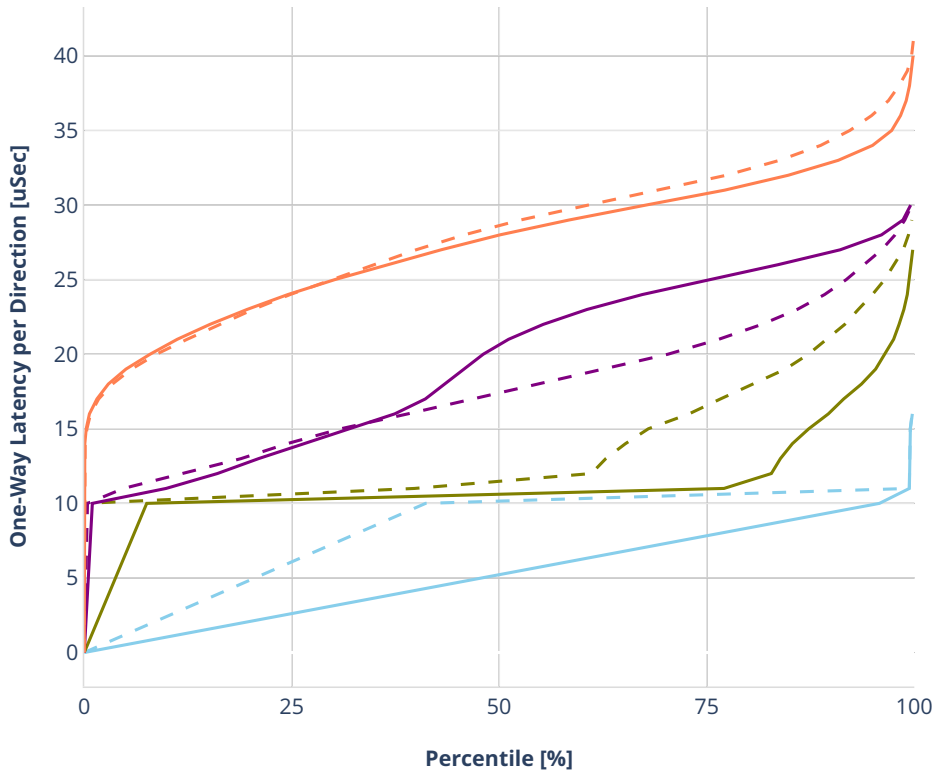

Latency: avf-ethip4-ip4scale20k-rnd

- No-load.
- Low-load, 10% PDR.
- Mid-load, 50% PDR.
- High-load, 90% PDR.