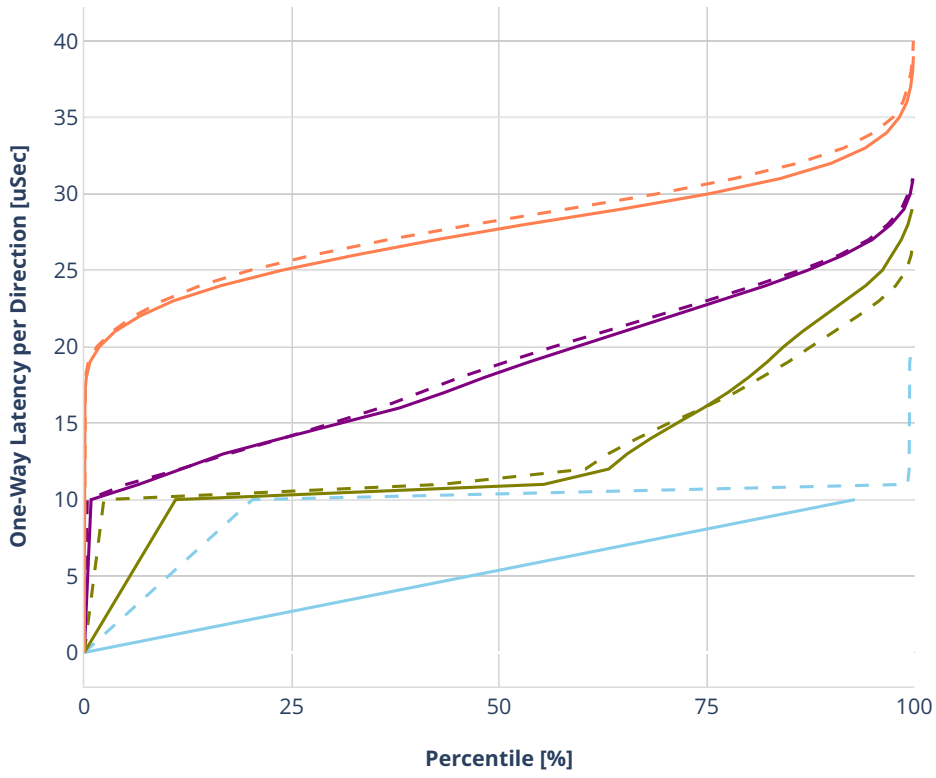

Latency: avf-ethip4-ip4base

- No-load.
- Low-load, 10% PDR.
- Mid-load, 50% PDR.
- High-load, 90% PDR.