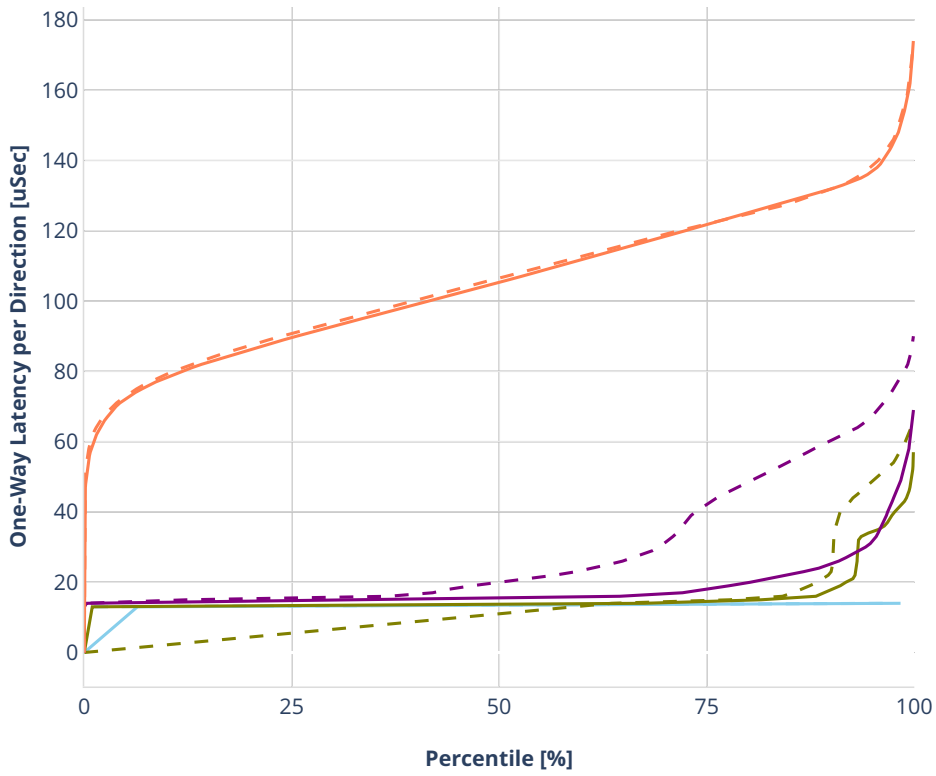

Latency: avf-ethip4-ip4base-eth-2memif-1dcr

- No-load.
- Low-load, 10% PDR.
- Mid-load, 50% PDR.
- High-load, 90% PDR.