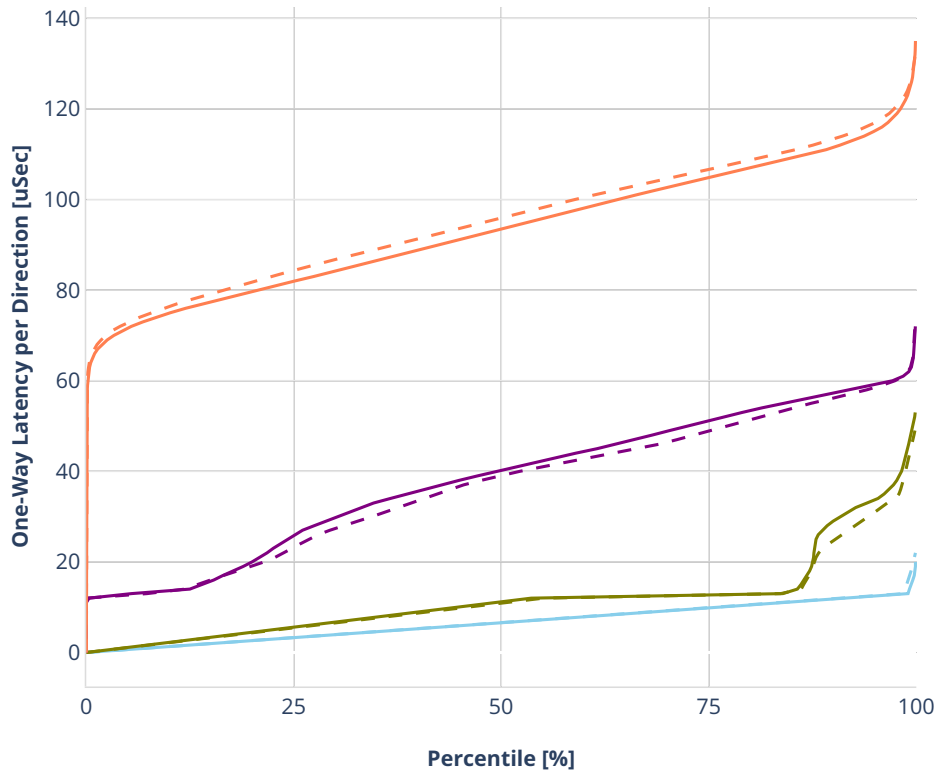

Latency: avf-eth-l2xcbase-eth-2vhostvr1024-1vm

- No-load.
- Low-load, 10% PDR.
- Mid-load, 50% PDR.
- High-load, 90% PDR.