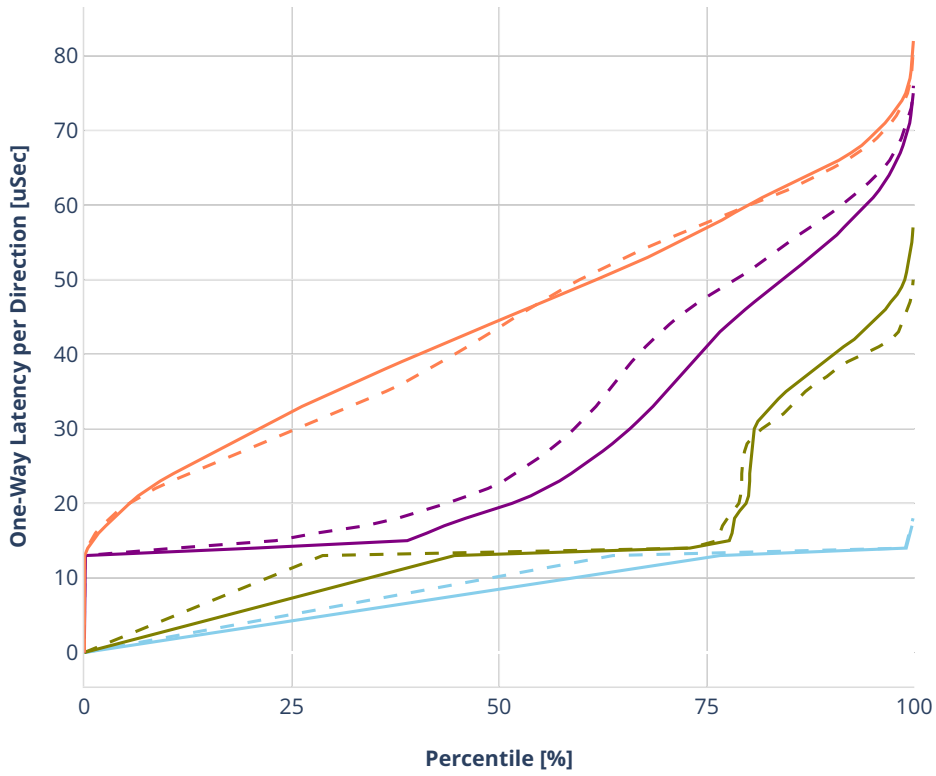

Latency: avf-eth-l2xcbase-eth-2vhostvr1024-1vm-vppl2xc

- No-load.
- Low-load, 10% PDR.
- Mid-load, 50% PDR.
- High-load, 90% PDR.