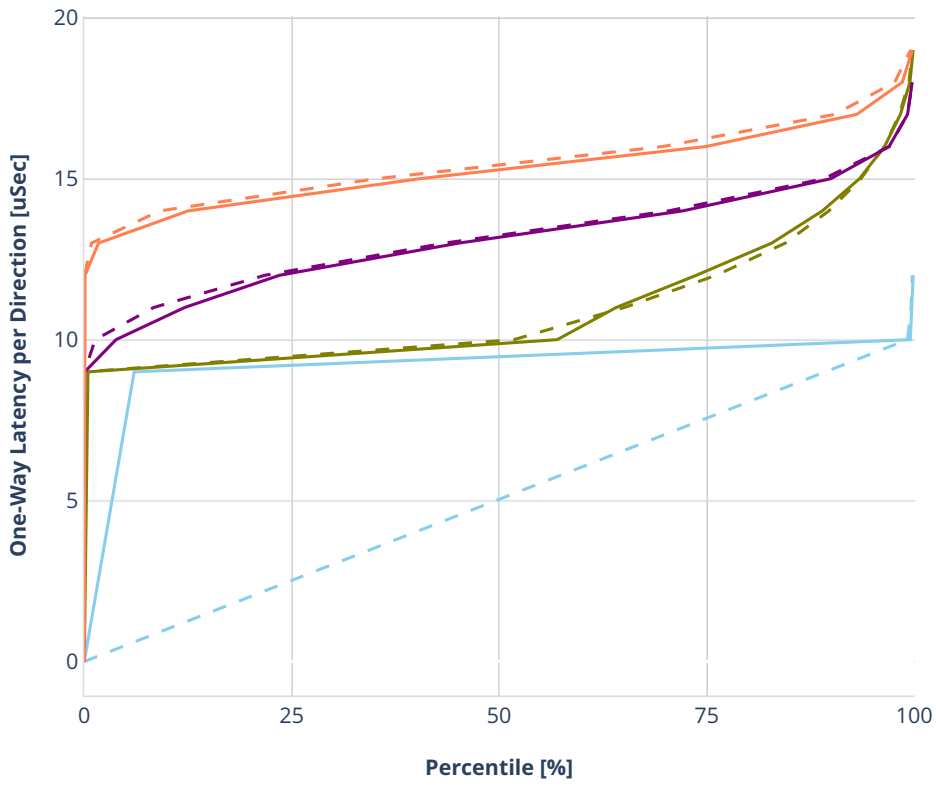

Latency: avf-eth-l2patch

- No-load.
- Low-load, 10% PDR.
- Mid-load, 50% PDR.
- High-load, 90% PDR.