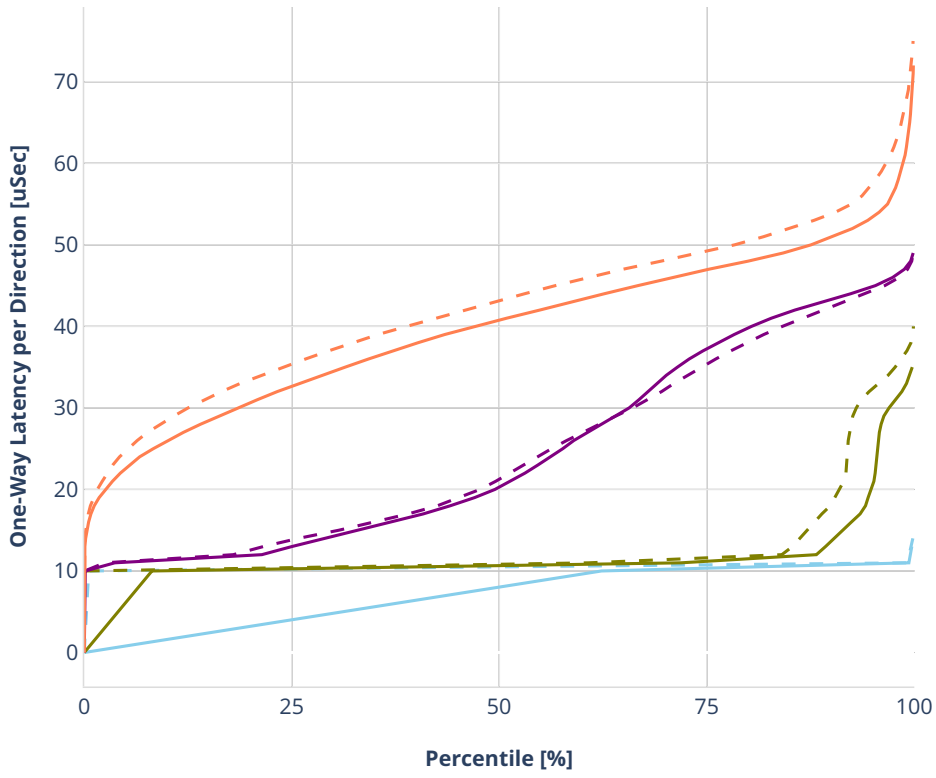

### Latency: avf-eth-l2bdscale1mmaclrn

- No-load.
- Low-load, 10% PDR.
- Mid-load, 50% PDR.
- High-load, 90% PDR.